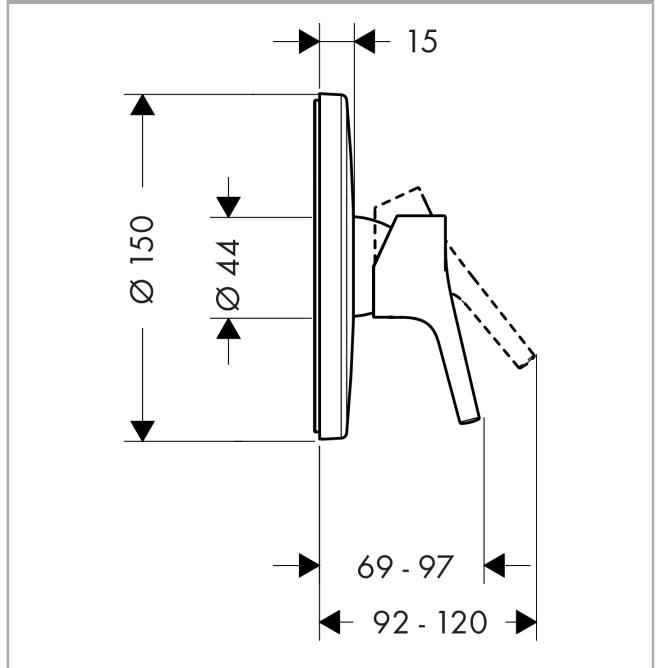

Talis S
Single lever shower mixer for concealed installation
 Finish: **Chrome** Article Number: **72606000**

Description

product features

- 1 function
- maximum flow rate at 3 bar: 28 l/min
- connection type: basic set

Product image

Scale drawing

Flowchart