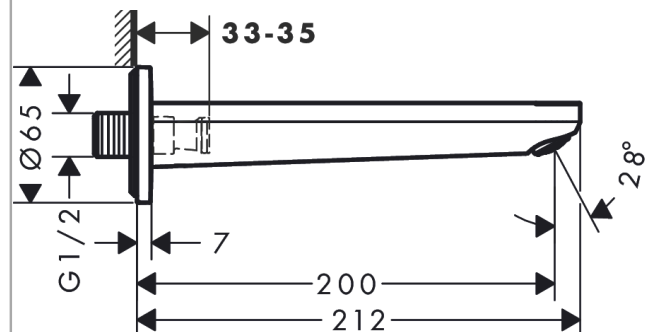

#### product features

- connection type: G ½
- with escutcheon
- projection: 200 mm
- wall-mounted
- maximum flow rate at 3 bar: 22 l/min
- spray type: normal spray

### Scale drawing