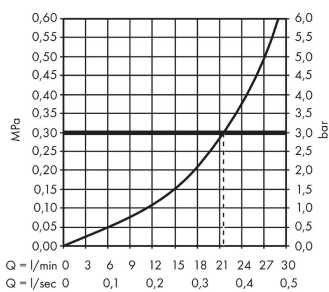

Talis S

Bath spout

Finish: **Chrome** Article Number: **72410000**

Description

product features

- 1 function
- connection type: G 3/4
- with silencer
- with escutcheon
- projection: 175 mm
- wall-mounted
- maximum flow rate at 3 bar: 21,5 l/min
- connection dimension: DN20
- spray type: normal spray

Technology

Product image

Scale drawing

Flowchart

The consumption was measured in combination with the appropriate fittings (thermostat/mixer/ in-wall valve) to reflect actual application in practice.