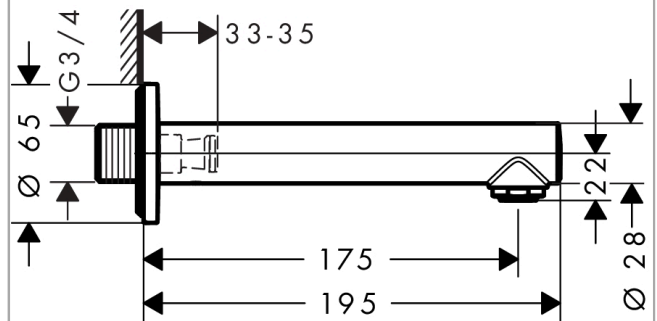

Talis S

Bath spout

Finish: **Chrome** Article Number: **72410000**

Description

product features

- 1 function
- connection type: G 3/4
- with silencer
- with escutcheon
- projection: 175 mm
- wall-mounted
- maximum flow rate at 3 bar: 21,5 l/min
- connection dimension: DN20
- spray type: normal spray

Technology

Product image

Scale drawing

Flowchart

The consumption was measured in combination with the appropriate fittings (thermostat/mixer/ in-wall valve) to reflect actual application in practice.