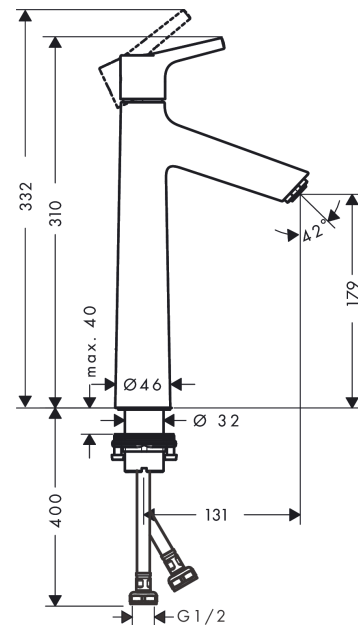

Talis S
Single lever basin mixer 190 without waste set
 Finish: **Chrome** Article Number: **72032003**

Description

product features

- ComfortZone 190
- projection: 131 mm
- spout height: 179 mm
- handle variant: pin handle
- spray type: normal spray
- maximum flow rate at 3 bar: 5 l/min
- ceramic cartridge
- temperature limitation adjustable
- suitable for continuous flow water heaters
- connection type: G ½ connections
- connection dimension: DN15

Technology

Certificates / Sustainability

Product image

Scale drawing

Flowchart