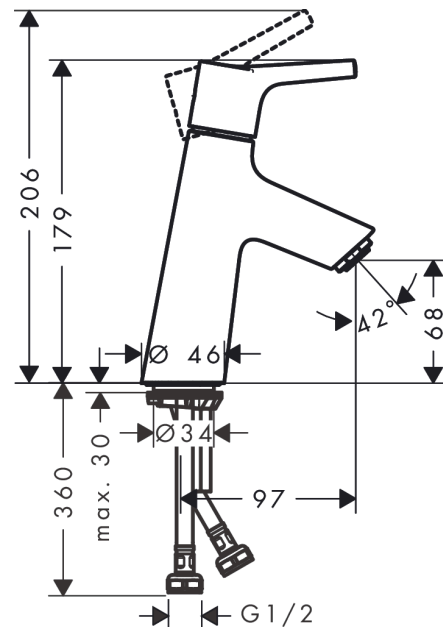

Talis S
Single lever basin mixer 80 without waste set
 Finish: **Chrome** Article Number: **72012003**

Description

product features

- ComfortZone 80
- projection: 108 mm
- spout height: 68 mm
- handle variant: pin handle
- spray type: normal spray
- maximum flow rate at 3 bar: 5 l/min
- ceramic cartridge
- temperature limitation adjustable
- suitable for continuous flow water heaters
- connection type: G 1/2 connections
- connection dimension: DN15

Technology

Certificates / Sustainability

Product image

Scale drawing

Flowchart