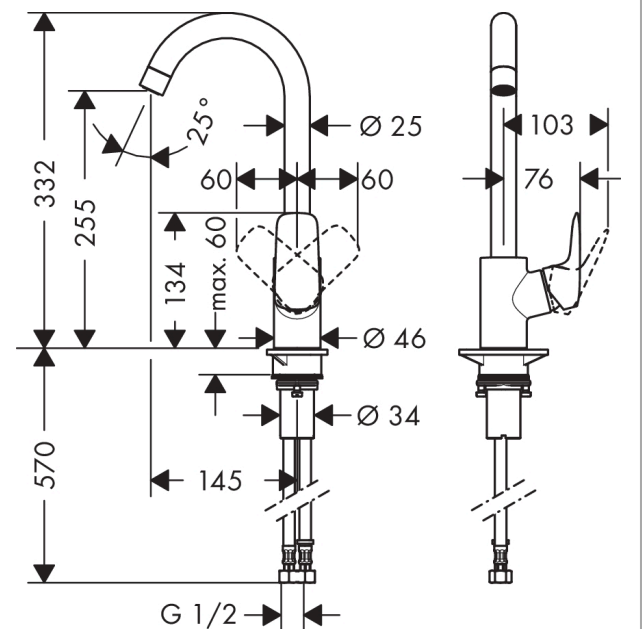

Logis M31

Single lever kitchen mixer 260, 1jet

Finish: **Chrome** Article Number: **71835003**

Description

product features

- ComfortZone 260
- swivel range adjustable in 3 steps 110°, 150° or 360°
- normal spray
- connection dimension: DN15
- maximum flow rate at 3 bar: 7 l/min
- ceramic cartridge
- connection type: G 1/2 connections
- temperature limitation adjustable
- suitable for continuous flow water heaters

Technology

Certificates / Sustainability

Product image

Scale drawing

Flowchart