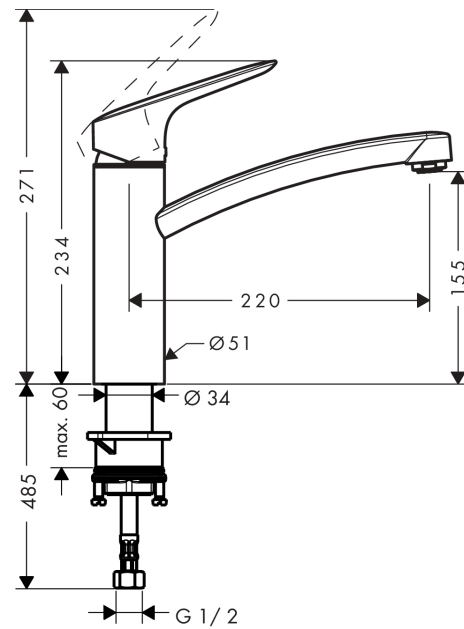

Logis M31

Single lever kitchen mixer 160, 1jet

Finish: **Chrome** Article Number: **71832003**

Description

product features

- ComfortZone 160
- swivel range 360°
- normal spray
- connection dimension: DN15
- maximum flow rate at 3 bar: 7 l/min
- ceramic cartridge
- connection type: G 1/2 connections
- temperature limitation adjustable
- suitable for continuous flow water heaters

Technology

Certificates / Sustainability

Product image

Scale drawing

Flowchart