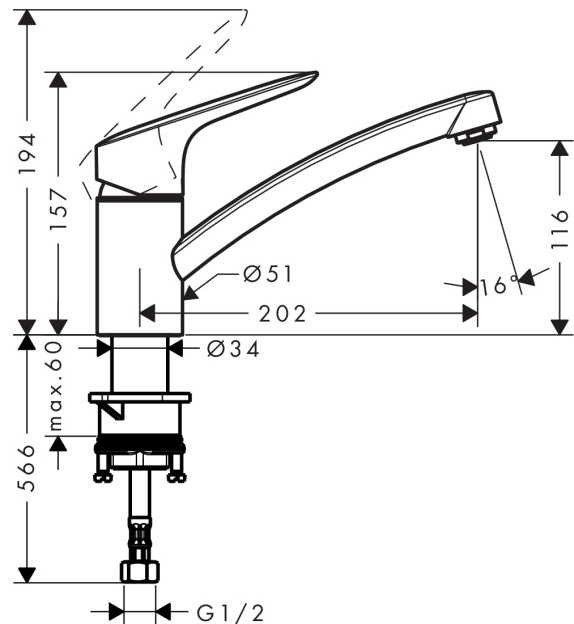

Logis M31

Single lever kitchen mixer 120, 1jet

Finish: **Chrome** Article Number: **71830003**

Description

product features

- ComfortZone 120
- swivel range 360°
- normal spray
- connection dimension: DN15
- maximum flow rate at 3 bar: 7 l/min
- ceramic cartridge
- connection type: G 1/2 connections
- temperature limitation adjustable
- suitable for continuous flow water heaters

Technology

Certificates / Sustainability

Product image

Scale drawing

Flowchart