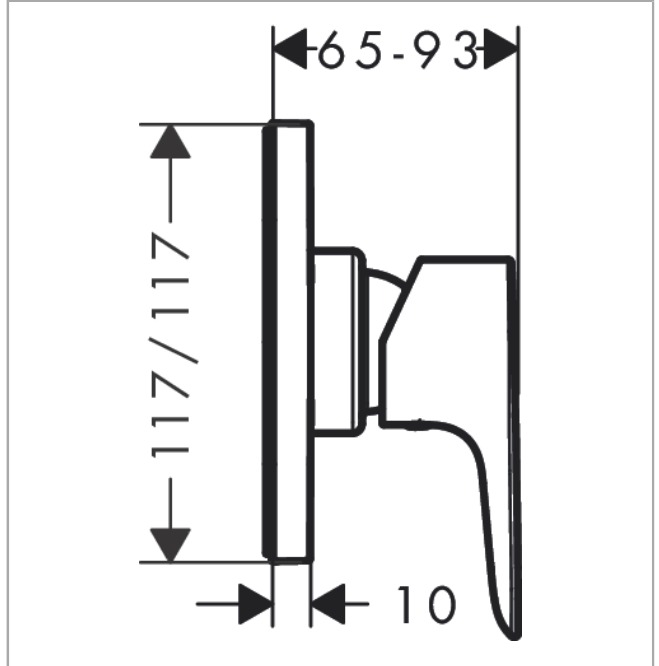

Talis E
Single lever shower mixer for concealed installation
 Finish: **Matt Black** Article Number: **71764670**

Description

product features

- 1 function
- maximum flow rate at 3 bar: 28,7 l/min
- min. operating pressure: 1 bar
- max. operating pressure: 10 bar
- connection type: basic set

Product image

Scale drawing

Flowchart