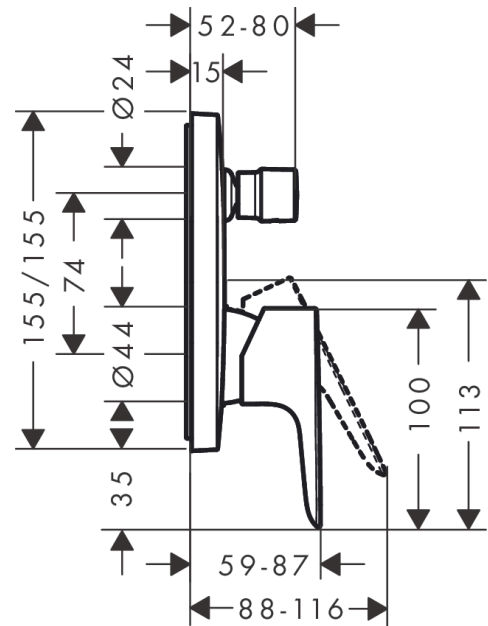

**Talis E**  
**Single lever bath mixer for concealed installation for iBox universal**  
 Finish: **Matt Black** Article Number: **71745673**

**Description**

**product features**

- flow rate upper outlet: 21 l/min
- flow rate lower outlet: 29 l/min
- ceramic cartridge
- temperature limitation adjustable
- diverter with automatic resetting
- connection type: basic set
- wall-mounted

**Certificates / Sustainability**

**Product image**

**Scale drawing**

**Flowchart**