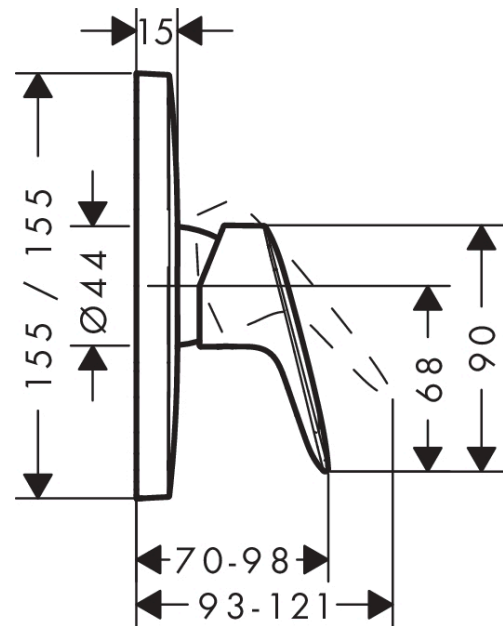

#### product features

- 1 function
- maximum flow rate at 3 bar: 31 l/min
- ceramic cartridge
- temperature limitation adjustable
- connection type: basic set

### Scale drawing