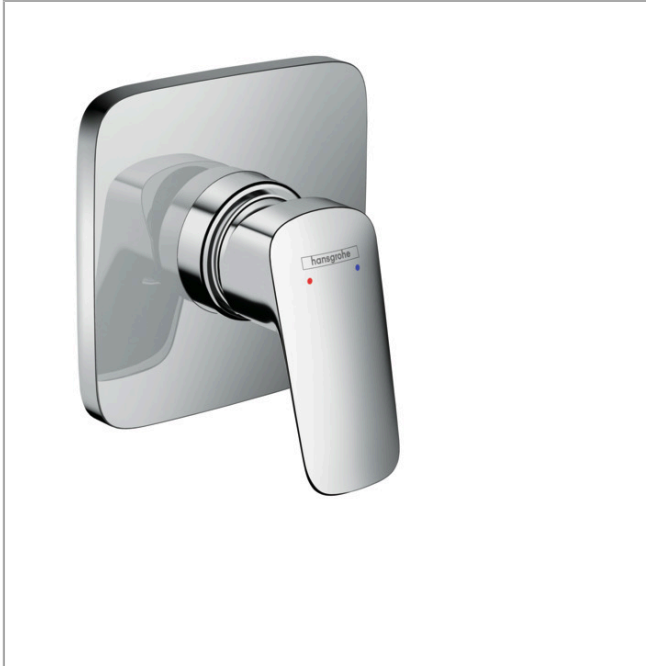

Logis
Single lever shower mixer for concealed installation
 Finish: **Chrome** Article Number: **71604000**

Description

product features

- 1 function
- maximum flow rate at 3 bar: 28,7 l/min
- min. operating pressure: 1 bar
- max. operating pressure: 10 bar
- connection type: basic set

Product image

Scale drawing

Flowchart