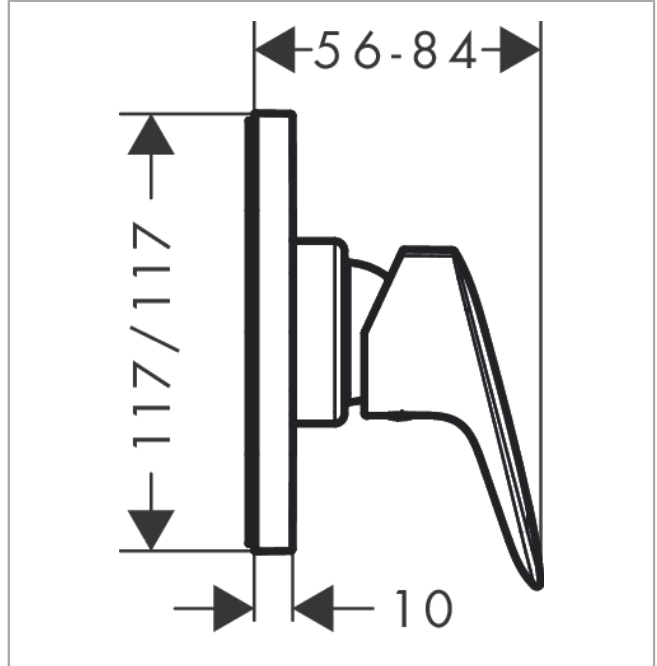

Logis
Single lever shower mixer for concealed installation
 Finish: **Chrome** Article Number: **71604000**

Description

product features

- 1 function
- maximum flow rate at 3 bar: 28,7 l/min
- min. operating pressure: 1 bar
- max. operating pressure: 10 bar
- connection type: basic set

Product image

Scale drawing

Flowchart