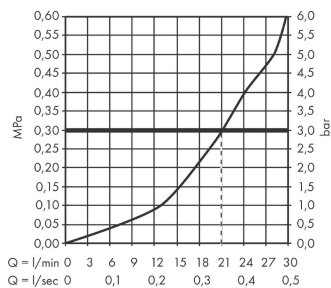

Logis

Bath spout

Finish: **Chrome** Article Number: **71410000**

Description

product features

- 1 function
- connection type: G 3/4
- with escutcheon
- projection: 195 mm
- wall-mounted
- maximum flow rate at 3 bar: 21 l/min
- connection dimension: DN20
- spray type: normal spray

Technology

Product image

Scale drawing

Flowchart

The consumption was measured in combination with the appropriate fittings (thermosta/mixer/ in-wall valve) to reflect actual application in practice.