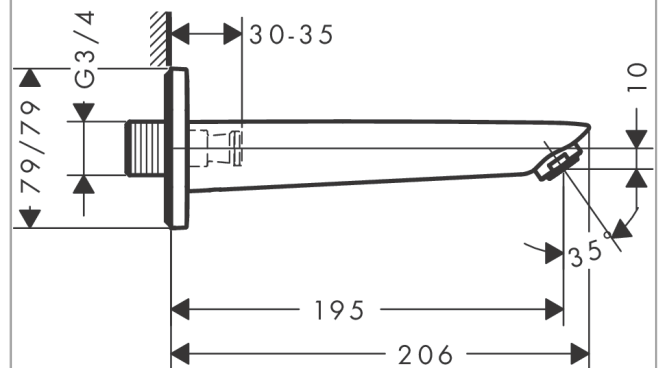

Logis

Bath spout

Finish: **Chrome** Article Number: **71410000**

Description

product features

- 1 function
- connection type: G 3/4
- with escutcheon
- projection: 195 mm
- wall-mounted
- maximum flow rate at 3 bar: 21 l/min
- connection dimension: DN20
- spray type: normal spray

Technology

Product image

Scale drawing

Flowchart

The consumption was measured in combination with the appropriate fittings (thermosta/mixer/ in-wall valve) to reflect actual application in practice.