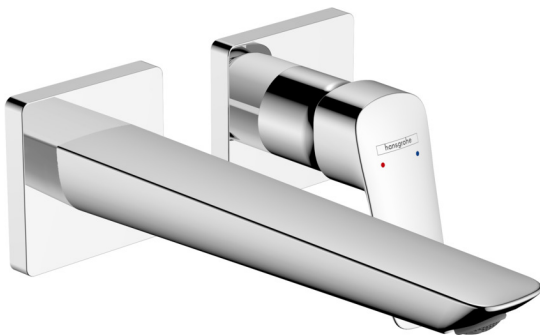

## Logis

**Single lever basin mixer for concealed installation Fine wall-mounted with spout 20,6 cm**  
 Finish: **Chrome** Article Number: **71256000**

#### product features

- consists of: single lever basin mixer for concealed installation wall-mounted, waste set
- projection: 206 mm
- handle variant: lever handle
- spray type: normal spray
- maximum flow rate at 3 bar: 5 l/min
- ceramic cartridge
- temperature limitation adjustable
- suitable for continuous flow water heaters
- non-closing waste set
- material waste set: metal
- connection type: basic set
- connection dimension: DN15
- handle can be positioned on the right or left, depending on the basic set installation
- EU taxonomy: max. 6 l/min - Substantial Contribution (SC) possible

### Scale drawing

**Logis**

**Single lever basin mixer for concealed installation Fine wall-mounted with spout 20,6 cm**

Finish: **Chrome** Article Number: **71256000**

**Flowchart**