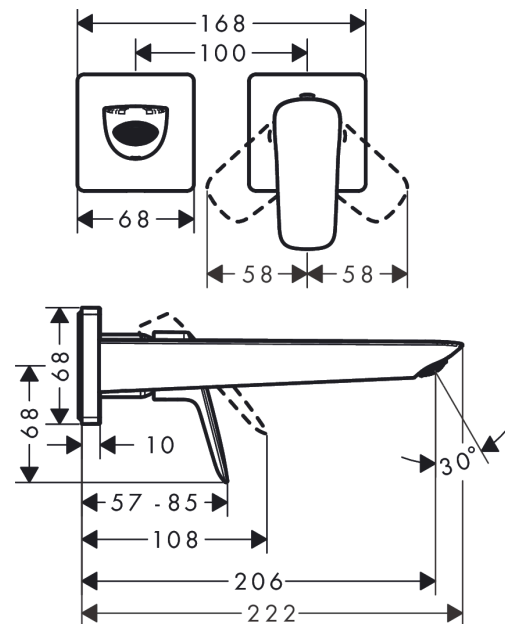

## Logis

**Single lever basin mixer for concealed installation Fine wall-mounted with spout 20,6 cm**  
 Finish: **Chrome** Article Number: **71256000**

#### product features

- consists of: single lever basin mixer for concealed installation wall-mounted, waste set
- projection: 206 mm
- handle variant: lever handle
- spray type: normal spray
- maximum flow rate at 3 bar: 5 l/min
- ceramic cartridge
- temperature limitation adjustable
- suitable for continuous flow water heaters
- non-closing waste set
- material waste set: metal
- connection type: basic set
- connection dimension: DN15
- handle can be positioned on the right or left, depending on the basic set installation
- EU taxonomy: max. 6 l/min - Substantial Contribution (SC) possible

### Scale drawing

**Logis**

**Single lever basin mixer for concealed installation Fine wall-mounted with spout 20,6 cm**

Finish: **Chrome** Article Number: **71256000**

**Flowchart**