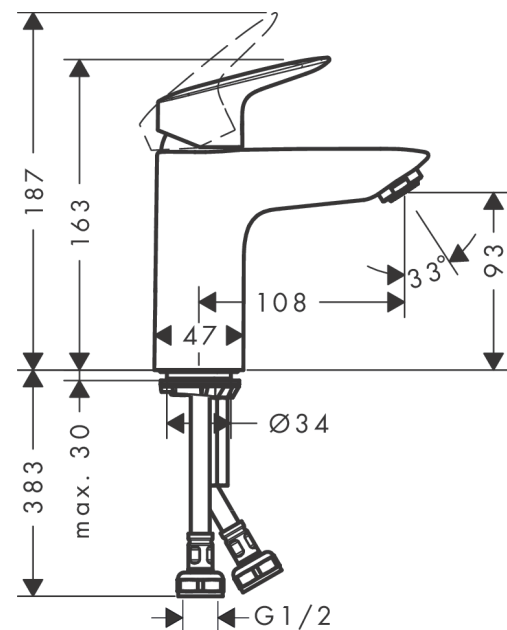

Logis
Single lever basin mixer 100 without waste set
 Finish: **Chrome** Article Number: **71101003**

Description

product features

- ComfortZone 100
- projection: 108 mm
- spout height: 93 mm
- handle variant: lever handle
- spray type: normal spray
- maximum flow rate at 3 bar: 5 l/min
- ceramic cartridge
- temperature limitation adjustable
- suitable for continuous flow water heaters
- connection type: G 1/2 connections
- connection dimension: DN15

Technology

Certificates / Sustainability

Product image

Scale drawing

Flowchart