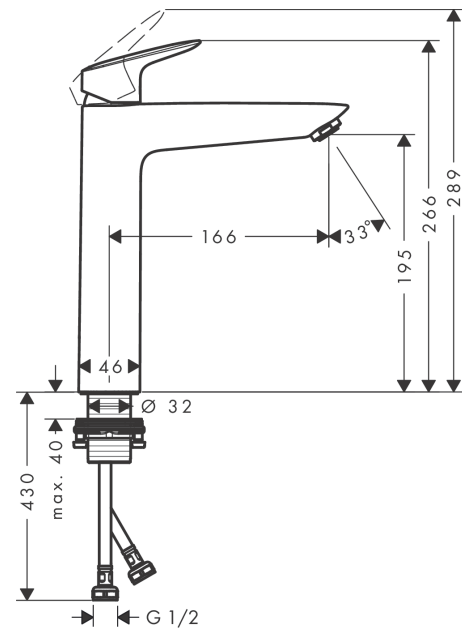

Logis
Single lever basin mixer 190 without waste set
 Finish: **Chrome** Article Number: **71091003**

Description

product features

- ComfortZone 190
- projection: 166 mm
- spout height: 195 mm
- handle variant: lever handle
- spray type: normal spray
- maximum flow rate at 3 bar: 5 l/min
- ceramic cartridge
- temperature limitation adjustable
- suitable for continuous flow water heaters
- connection type: G 1/2 connections
- connection dimension: DN15

Technology

Certificates / Sustainability

Product image

Scale drawing

Flowchart