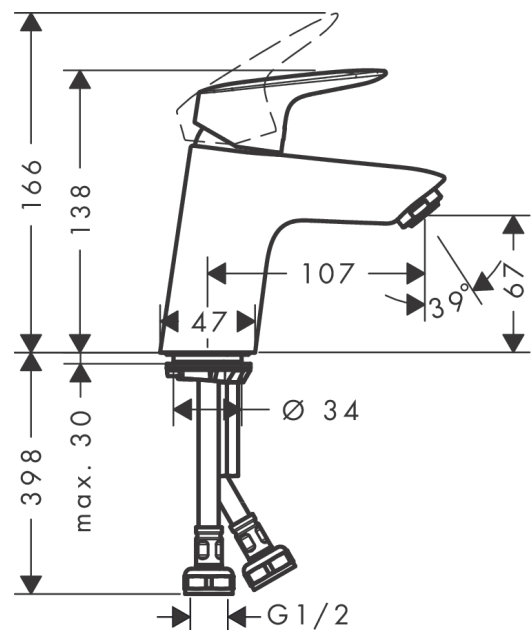

Logis

Single lever basin mixer 70 without waste set

Finish: **Chrome** Article Number: **71071003**

Description

product features

- ComfortZone 70
- projection: 107 mm
- spout height: 67 mm
- handle variant: lever handle
- spray type: normal spray
- maximum flow rate at 3 bar: 5 l/min
- ceramic cartridge
- temperature limitation adjustable
- suitable for continuous flow water heaters
- connection type: G 1/2 connections
- connection dimension: DN15

Technology

Certificates / Sustainability

WaterMark

Product image

Scale drawing

Flowchart