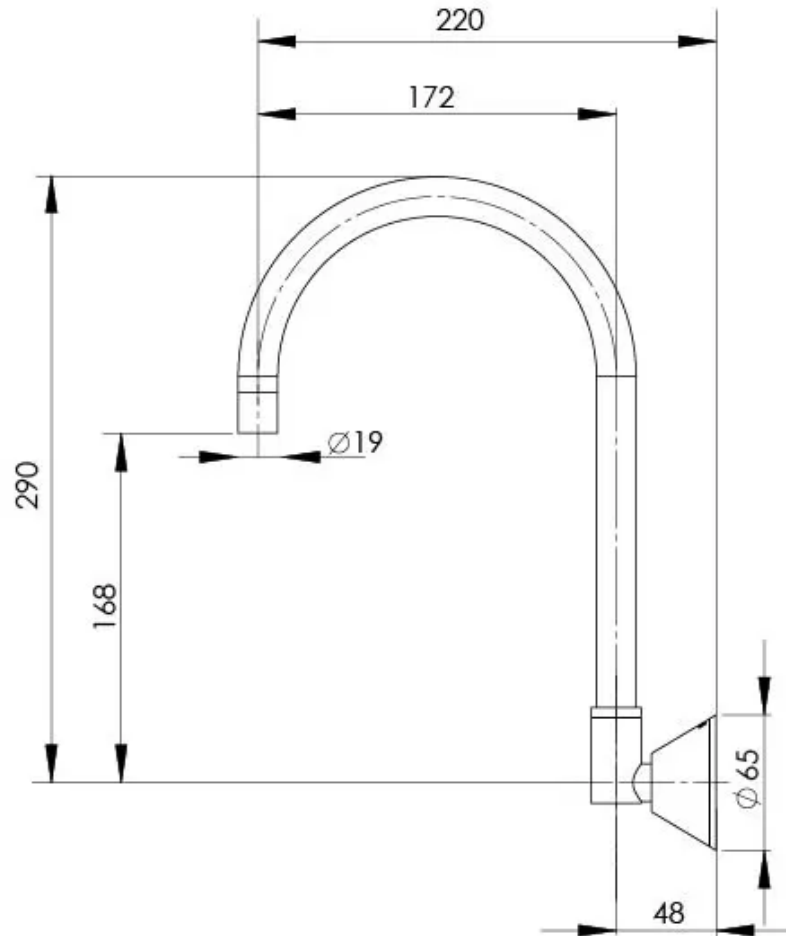

IVY

IVY WALL SINK OUTLET 170MM GOOSENECK

SPECIFICATIONS

AVAILABLE IN

673 CHR
Chrome

INFORMATION

Temperature Rating
1 - 75°C

Pressure Rating
150 - 500kPa

MAINTENANCE AND CARE:

- All surfaces should be cleaned with mild liquid detergent or soap and water.
- Do not use cream cleaners or citrus based cleaning products, as they are abrasive.
- Use of unsuitable cleaning agents may damage the surface.
- Any damage caused in this way will not be covered by warranty.

Please visit <https://www.phoenixtapware.com.au/warranty> to view the full warranty

While we aim to ensure the specifications shown are correct at time of printing, Phoenix Tapware reserves the right to make modifications without prior notice. Always use the physical product measurements for mark-ups and roughing-in as the line drawing shown may differ from the actual product over time. All measurements are shown in millimetres. Colours may vary from image shown.

Ph: +61 3 9780 4200
12/10/2023
phoenixtapware.com.au