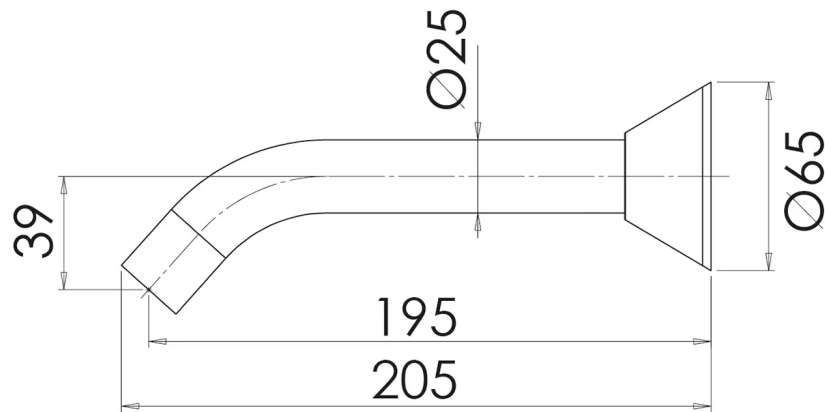

IVY

IVY BATH OUTLET 200MM

SPECIFICATIONS

AVAILABLE IN

669 CHR
Chrome

INFORMATION

Temperature Rating
1 - 75°C

Pressure Rating
150 - 500kPa

Please visit <https://www.phoenixtapware.com.au/warranty> to view the full warranty

While we aim to ensure the specifications shown are correct at time of printing, Phoenix Tapware reserves the right to make modifications without prior notice. Always use the physical product measurements for mark-ups and roughing-in as the line drawing shown may differ from the actual product over time. All measurements are shown in millimetres. Colours may vary from image shown.