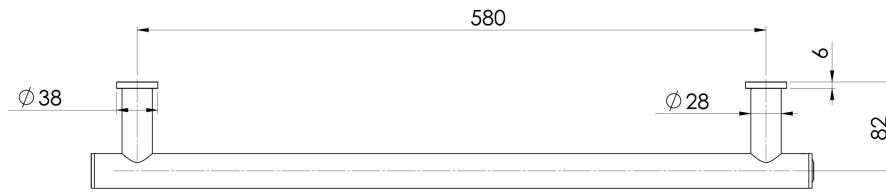

## SPECIFICATIONS

 Wiring position

Electricity Input: 12V | Power Rating: 35W | IP Rating: IPX5 | Connection position: Bottom right | Connection type: Hardwire

Please visit <https://www.phoenixtapware.com.au/warranty> to view the full warranty

While we aim to ensure the specifications shown are correct at time of printing, Phoenix Tapware reserves the right to make modifications without prior notice. Always use the physical product measurements for mark-ups and roughing-in as the line drawing shown may differ from the actual product over time. All measurements are shown in millimetres. Colours may vary from image shown.