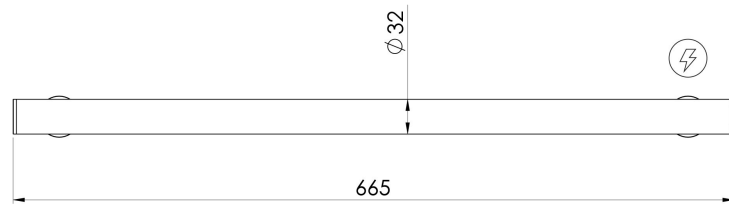

## SPECIFICATIONS

 Wiring position

Electricity Input: 12V | Power Rating: 35W | IP Rating: IPX5 | Connection position: Bottom right | Connection type: Hardwire