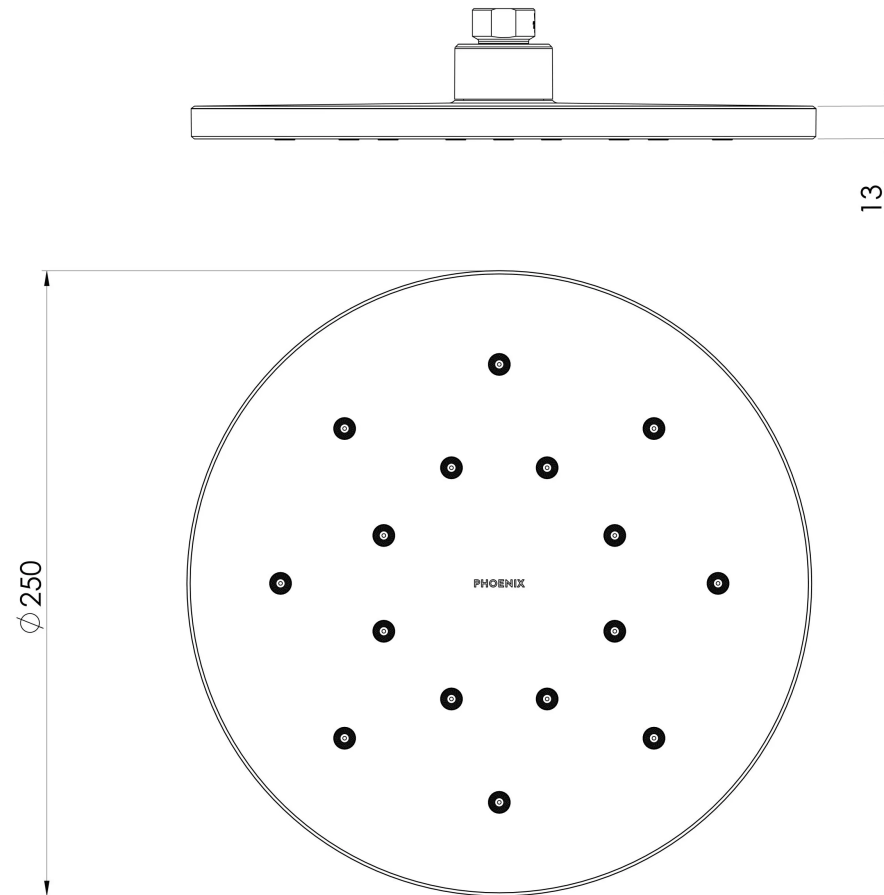

ORMOND

LUXEXP SHOWER ROSE 250MM ROUND

SPECIFICATIONS

AVAILABLE IN

640-5000-00
Chrome

640-5000-40
Brushed Nickel

640-5000-31
Brushed Carbon

640-5000-10
Matte Black

640-5000-12
Brushed Gold

INFORMATION

Temperature Rating
1 - 75°C

Pressure Rating
150 - 500kPa

MAINTENANCE AND CARE:

- All surfaces should be cleaned with mild liquid detergent or soap and water.
- Do not use cream cleaners or citrus based cleaning products, as they are abrasive.
- Use of unsuitable cleaning agents may damage the surface.
- Any damage caused in this way will not be covered by warranty.

Please visit <https://www.phoenixtapware.com.au/warranty> to view the full warranty

While we aim to ensure the specifications shown are correct at time of printing, Phoenix Tapware reserves the right to make modifications without prior notice. Always use the physical product measurements for mark-ups and roughing-in as the line drawing shown may differ from the actual product over time. All measurements are shown in millimetres. Colours may vary from image shown.

Ph: +61 3 9780 4200
27/10/2023
phoenixtapware.com.au