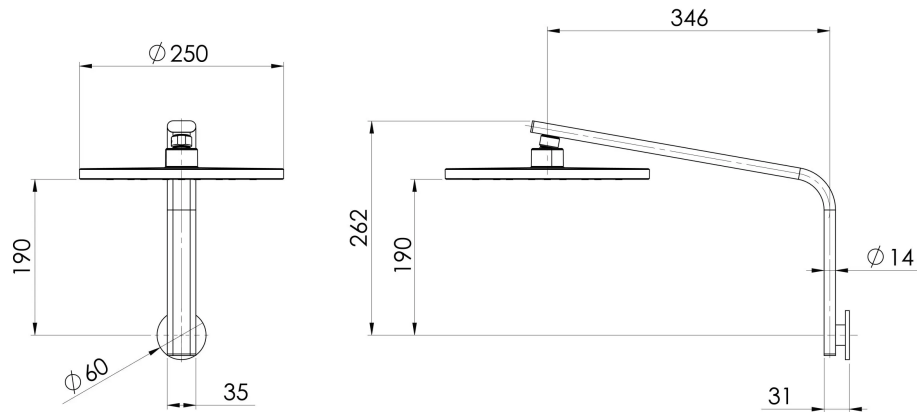

OXLEY

OXLEY HIGH-RISE SHOWER ARM AND ROSE

SPECIFICATIONS

AVAILABLE IN

610-5300-00
Chrome

610-5300-40
Brushed Nickel

610-5300-31
Brushed Carbon

610-5300-10
Matte Black

Please visit <https://www.phoenixtapware.com.au/warranty> to view the full warranty

While we aim to ensure the specifications shown are correct at time of printing, Phoenix Tapware reserves the right to make modifications without prior notice. Always use the physical product measurements for mark-ups and roughing-in as the line drawing shown may differ from the actual product over time. All measurements are shown in millimetres. Colours may vary from image shown.