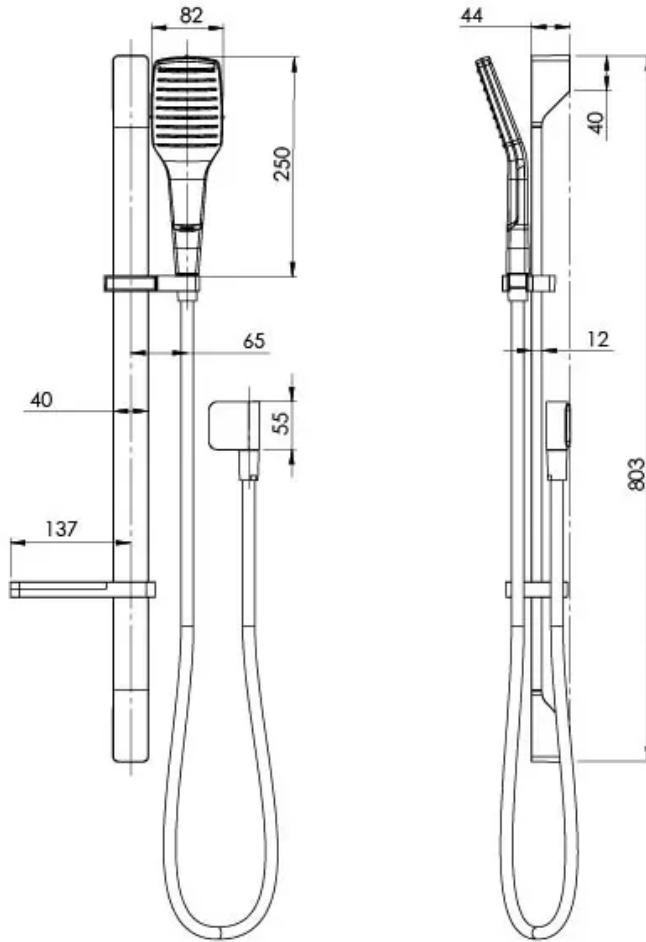

NX CAPE

NX CAPE RAIL SHOWER

SPECIFICATIONS

AVAILABLE IN

605-6810-00
Chrome

605-6810-60
Chrome / Matte Black

INFORMATION

Temperature Rating
1 - 75°C