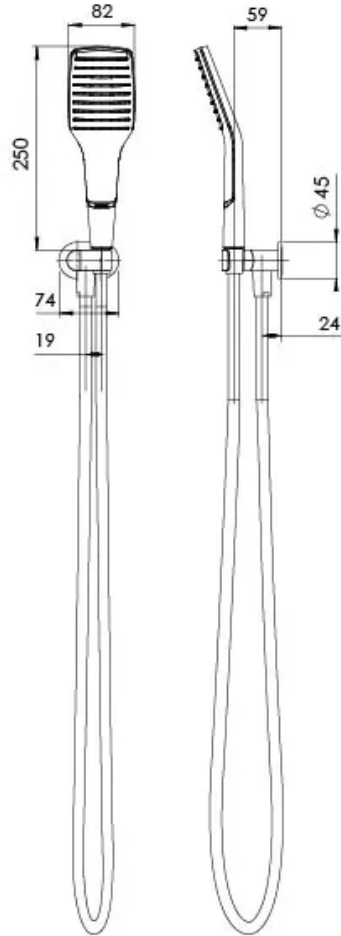

NX CAPE

NX CAPE HAND SHOWER

SPECIFICATIONS

AVAILABLE IN

605-6610-00
Chrome

605-6610-60
Chrome / Matte Black

INFORMATION

Temperature Rating
1 - 75°C