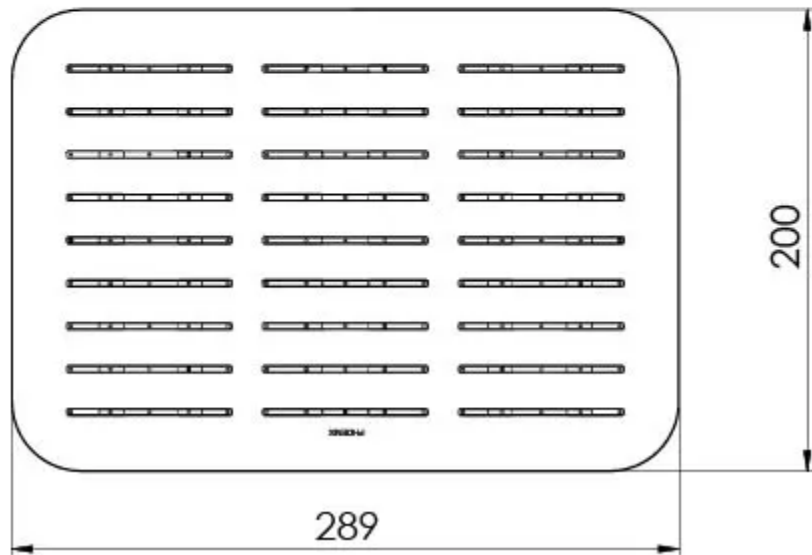

NX CAPE

NX CAPE SHOWER ROSE

SPECIFICATIONS

AVAILABLE IN

605-5000-00
Chrome

INFORMATION

Temperature Rating
1 - 75°C

Pressure Rating
150 - 500kPa

Please visit <https://www.phoenixtapware.com.au/warranty> to view the full warranty

While we aim to ensure the specifications shown are correct at time of printing, Phoenix Tapware reserves the right to make modifications without prior notice. Always use the physical product measurements for mark-ups and roughing-in as the line drawing shown may differ from the actual product over time. All measurements are shown in millimetres. Colours may vary from image shown.