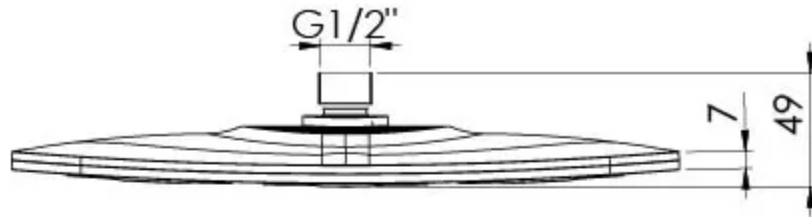

NX CAPE

NX CAPE SHOWER ROSE

SPECIFICATIONS

AVAILABLE IN

605-5000-00
Chrome

INFORMATION

Temperature Rating
1 - 75°C

Pressure Rating
150 - 500kPa

Please visit <https://www.phoenixtapware.com.au/warranty> to view the full warranty

While we aim to ensure the specifications shown are correct at time of printing, Phoenix Tapware reserves the right to make modifications without prior notice. Always use the physical product measurements for mark-ups and roughing-in as the line drawing shown may differ from the actual product over time. All measurements are shown in millimetres. Colours may vary from image shown.