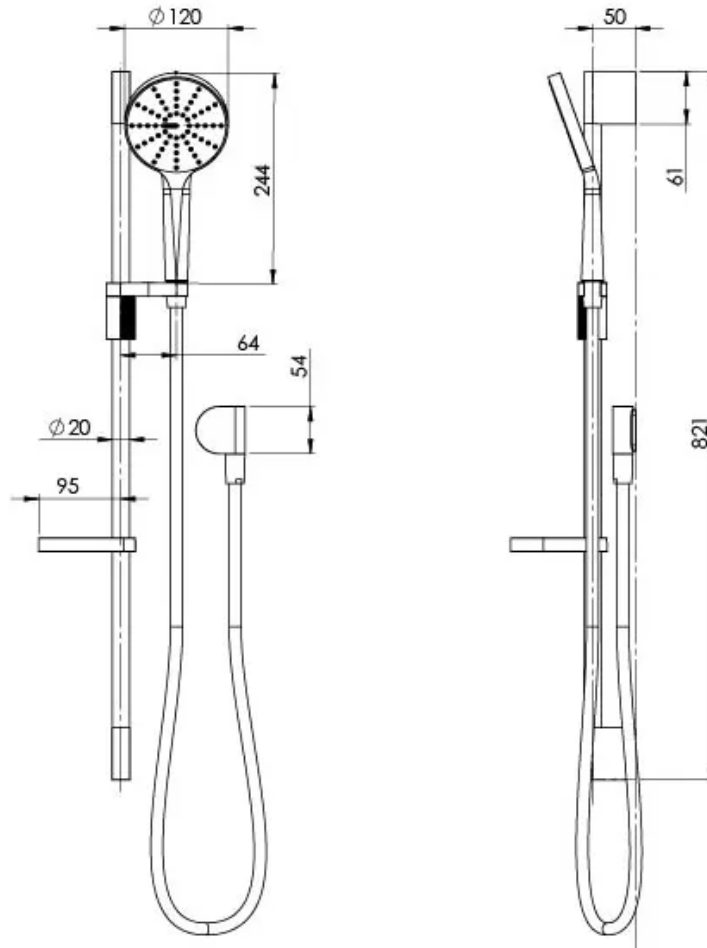

NX VIVE

NX VIVE RAIL SHOWER

SPECIFICATIONS

AVAILABLE IN

604-6810-00
Chrome

604-6810-62
Chrome / Natural White

INFORMATION

Temperature Rating
1 - 75°C