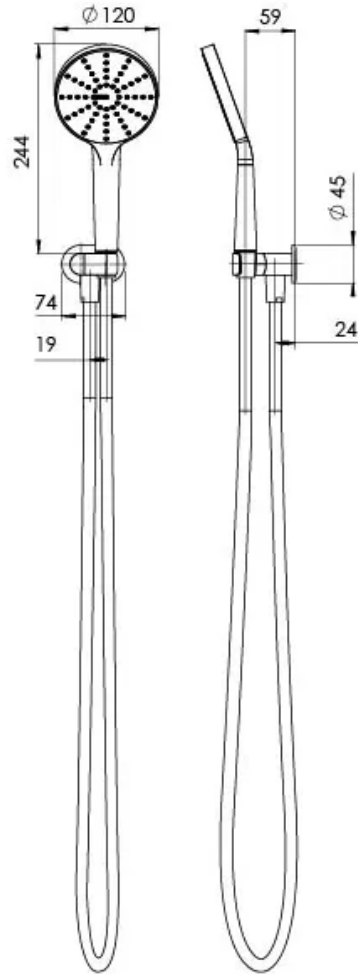

NX VIVE

NX VIVE HAND SHOWER

SPECIFICATIONS

AVAILABLE IN

604-6610-00
Chrome

604-6610-62
Chrome / Natural White

INFORMATION

Temperature Rating
1 - 75°C