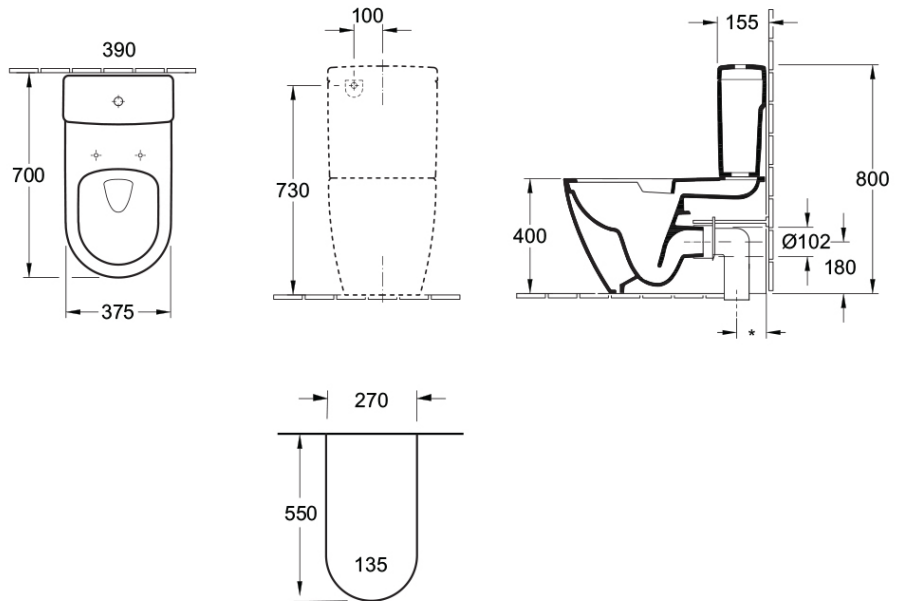

Architectura 2.0 DirectFlush BTW Toilet

P Trap | Slim Seat | CeramicPlus

Product Image **Product Details**

Code: 5691R0R1L4B
Brand: Villeroy & Boch
Range: Architectura 2.0
Warranty: 10 Years*
Product Width: 390 mm
Product Depth: 700 mm
WELS: 4 Star 3.5 LPM, Reg #: L05242

Additional Features **Technical Specification**

Required Product

Recommended Products
 Style Matched Villeroy & Boch basin, Optional ColourChoice White Flush Button

Additional Notes

- DirectFlush Rimless technology
- Slim Soft Close Seat
- CeramicPlus EasyClean Finish

Installation Instructions

- * P trap set out 180mm
- * Available in S trap configuration where required

*Please visit argentaust.com.au/warranty to view the full warranty

Note: All dimensions are in millimetres and are subject to normal manufacturing variations. Always use the physical product measurements for cut-outs and rough-ins as the technical details shown may differ from the actual product. Use acetic cured silicone sealant. Do not use epoxy type adhesives. Clean with damp cloth. Do not use abrasive cleaners, liquids or pastes.