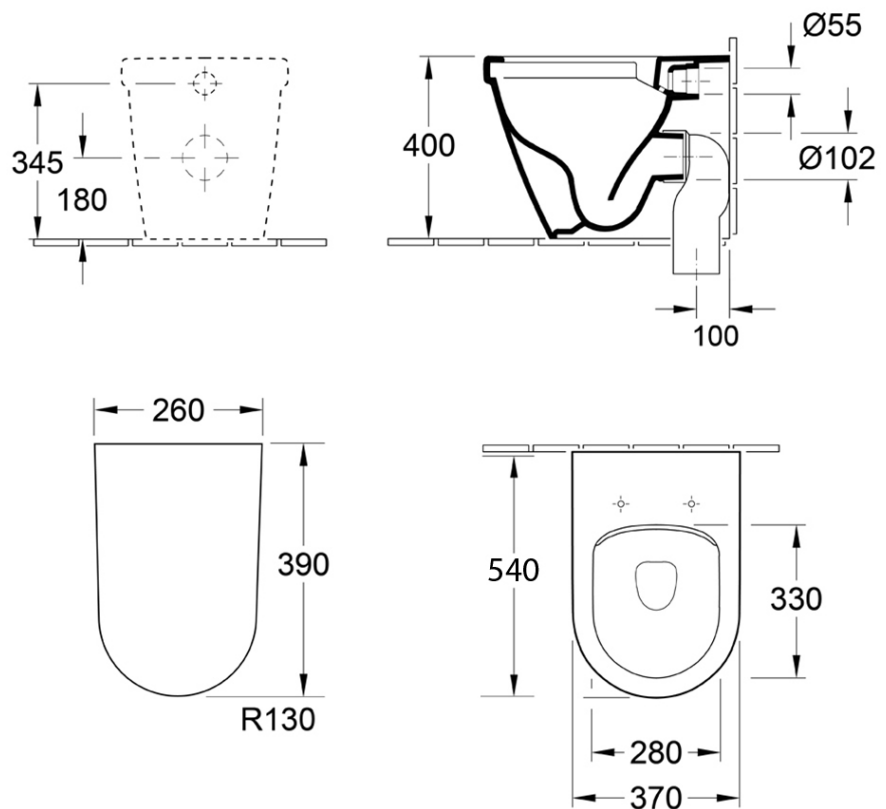

Architectura 2.0 DirectFlush Wall Faced Toilet

S Trap | Slim Seat | CeramicPlus

Product Image

Product Details

Code: 5690R1R1L4DB
Brand: Villeroy & Boch
Range: Architectura 2.0
Warranty: 10 Years*
Product Width: 370 mm
Product Depth: 540 mm
WELS: 4 Star 3.5 LPM, Reg #: L05245

Additional Features

Technical Specification

Required Product

Matching In wall Cistern

Recommended Products

ViConnect 92233300 or 92233400
 Cisterns with matching E100 E200 or
 E300 Flush Plates

Additional Notes

- Villeroy & Boch Direct Flush Rimless Technology
- Slim Soft Close Seat
- CeramicPlus Easy Clean Finish

Installation Instructions

- * S trap set out 100mm
- * Set out of 150mm can be achieved with B8080 Vario bend

*Please visit argentaust.com.au/warranty to view the full warranty

Note: All dimensions are in millimetres and are subject to normal manufacturing variations. Always use the physical product measurements for cut-outs and rough-ins as the technical details shown may differ from the actual product. Use acetic cured silicone sealant. Do not use epoxy type adhesives. Clean with damp cloth. Do not use abrasive cleaners, liquids or pastes.