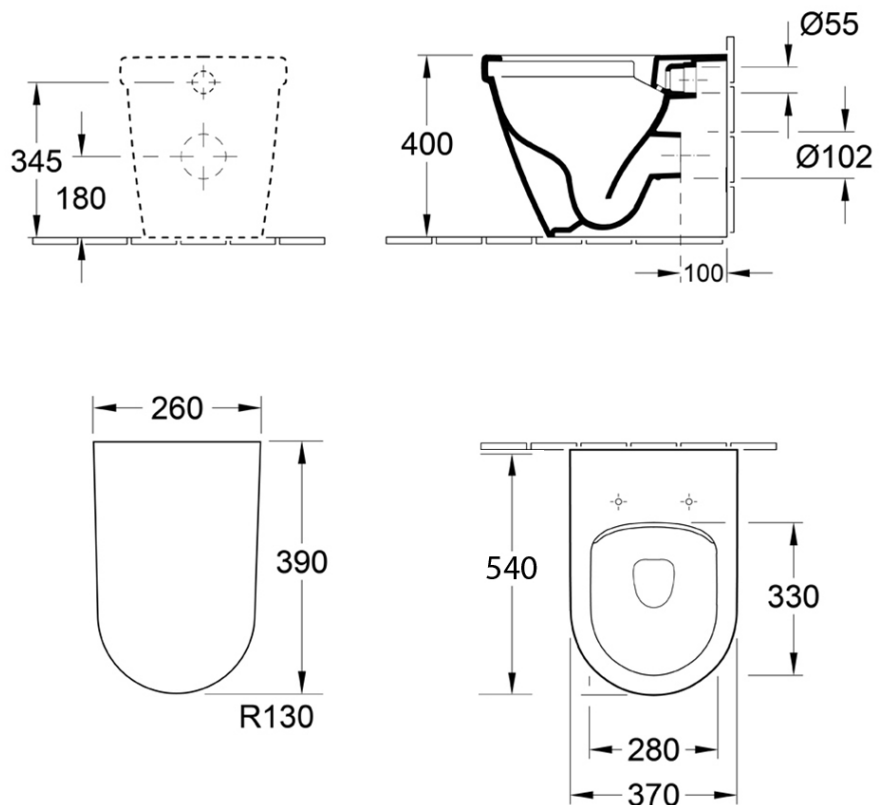

## Product Details

**Code:** 5690R0R1S4CB  
**Brand:** Villeroy & Boch  
**Range:** Architectura 2.0  
**Warranty:** 10 Years\*  
**Product Width:** 370 mm  
**Product Depth:** 540 mm  
**WELS:** 4 Star 3.5 LPM, Reg #: L05245

## Additional Features

**Required Product**  
 Matching In wall Cistern

**Recommended Products**  
 ViConnect 92233300 or 92233400  
 Cisterns with matching E100 E200 or  
 E300 Flush Plates

- Additional Notes**
- Villeroy & Boch Direct Flush Rimless Technology
  - CeramicPlus Easy Clean Finish

## Technical Specification

\*Please visit [argentaust.com.au/warranty](http://argentaust.com.au/warranty) to view the full warranty

Note: All dimensions are in millimetres and are subject to normal manufacturing variations. Always use the physical product measurements for cut-outs and rough-ins as the technical details shown may differ from the actual product. Use acetic cured silicone sealant. Do not use epoxy type adhesives. Clean with damp cloth. Do not use abrasive cleaners, liquids or pastes.