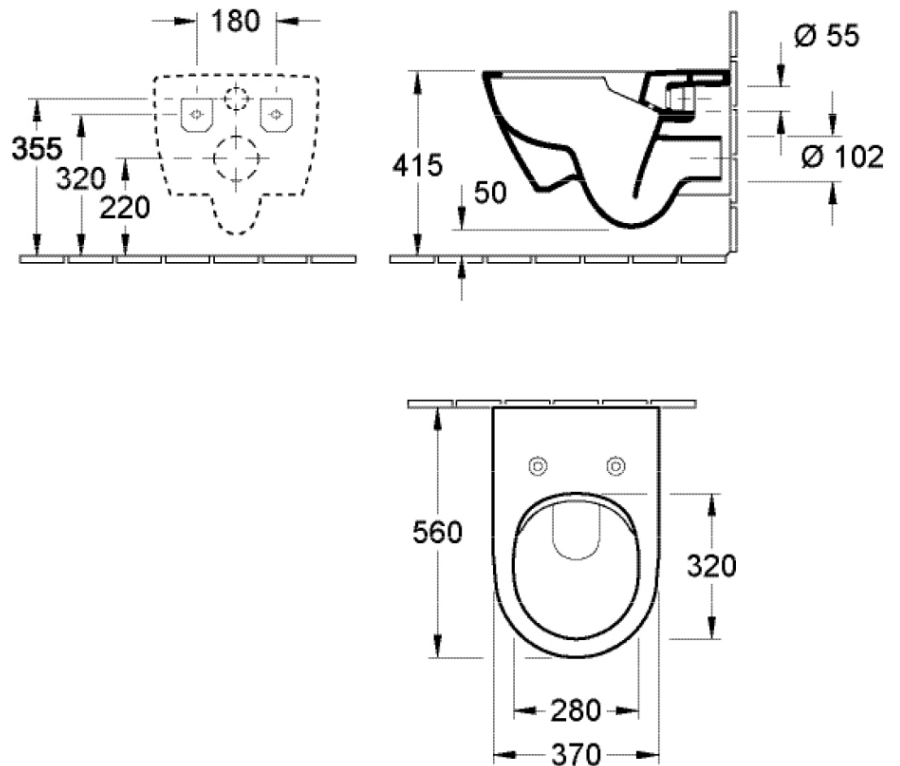

Subway 2.0 DirectFlush Wall Hung Toilet

Slim Seat | CeramicPlus

Product Image

Product Details

Code:	5614R0R1L4B
Brand:	Villeroy & Boch
Range:	Subway 2.0
Warranty:	10 Years*
Product Width:	N/A
Product Depth:	N/A
WELS:	4 Star 3.5 LPM, Reg #: L05398 (V)

Additional Features

Required Product
Matching InWall Cistern

Recommended Products
92233500 ViConnect Cistern With Frame

Additional Notes

- Direct Flush Technology
- SupraFix Concealed Fixing

Technical Specification

*Please visit argentaust.com.au/warranty to view the full warranty

Note: All dimensions are in millimetres and are subject to normal manufacturing variations. Always use the physical product measurements for cut-outs and rough-ins as the technical details shown may differ from the actual product. Use acetic cured silicone sealant. Do not use epoxy type adhesives. Clean with damp cloth. Do not use abrasive cleaners, liquids or pastes.