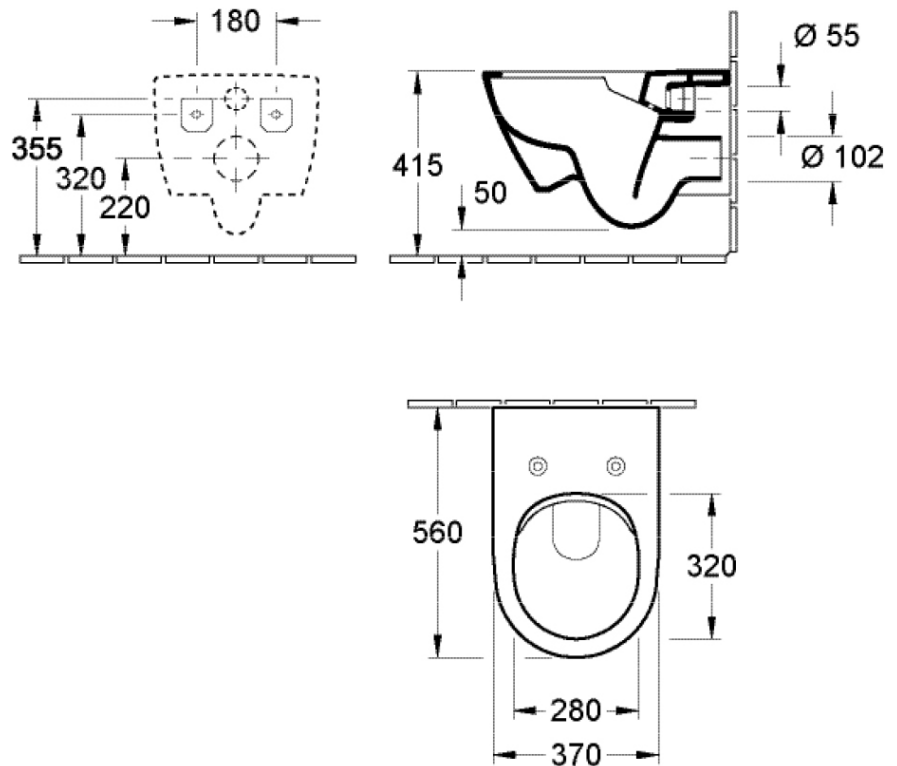

## Product Details

<b>Code:</b>	<b>5614R001S4B</b>
Brand:	Villeroy & Boch
Range:	Subway 2.0
Warranty:	10 Years*
Product Width:	N/A
Product Depth:	N/A
WELS:	4 Star 3.5 LPM, Reg #: L05399

## Additional Features

**Required Product**  
Matching InWall Cistern

**Recommended Products**  
92233500 ViConnect Cistern With Frame

**Additional Notes**

- Direct Flush Technology
- SupraFix Concealed Fixing

## Technical Specification

Note: All dimensions are in millimetres and are subject to normal manufacturing variations. Always use the physical product measurements for cut-outs and rough-ins as the technical details shown may differ from the actual product. Use acetic cured silicone sealant. Do not use epoxy type adhesives. Clean with damp cloth. Do not use abrasive cleaners, liquids or pastes.