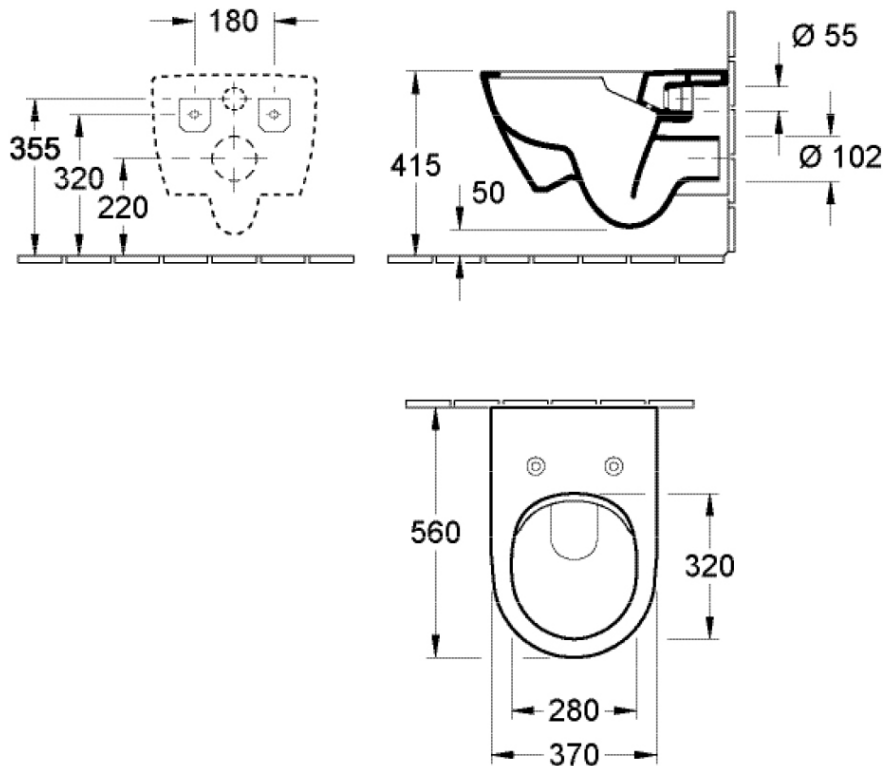

Subway 2.0 DirectFlush Wall Hung Toilet

Slim Seat

Product Image

Product Details

Code:	5614R001L4B
Brand:	Villeroy & Boch
Range:	Subway 2.0
Warranty:	10 Years*
Product Width:	N/A
Product Depth:	N/A
WELS:	4 Star 3.5 LPM, Reg #: L05399 (V)

Additional Features

Required Product
Matching InWall Cistern

Recommended Products
92233500 ViConnect Cistern With Frame

- Additional Notes**
- Direct Flush Technology
 - SupraFix Concealed Fixing

Technical Specification

*Please visit argentaust.com.au/warranty to view the full warranty

Note: All dimensions are in millimetres and are subject to normal manufacturing variations. Always use the physical product measurements for cut-outs and rough-ins as the technical details shown may differ from the actual product. Use acetic cured silicone sealant. Do not use epoxy type adhesives. Clean with damp cloth. Do not use abrasive cleaners, liquids or pastes.