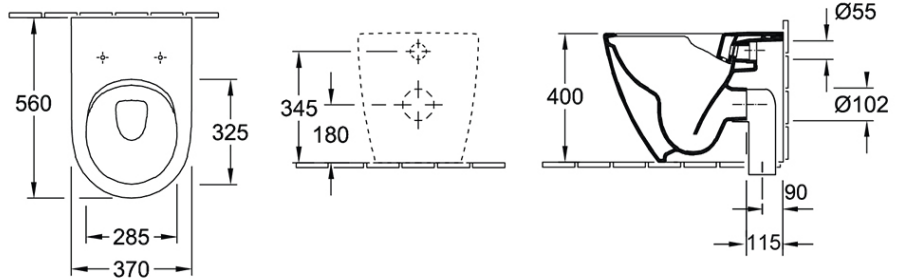

Subway 2.0 DirectFlush Wall Faced Toilet

P Trap | Slim Seat | CeramicPlus

Product Image

Product Details

Code:	5602R0R1L4B
Brand:	Villeroy & Boch
Range:	Subway 2.0
Warranty:	10 Years*
Product Width:	N/A
Product Depth:	N/A
WELS:	4 Star 3.4 LPM, Reg #: L05439 (V)

Additional Features

Technical Specification

Required Product

Matching InWall Cistern

Recommended Products

92233300 ViConnect Cistern

Additional Notes

- DirectFlush
- Rimless technology

*Please visit argentaust.com.au/warranty to view the full warranty

Note: All dimensions are in millimetres and are subject to normal manufacturing variations. Always use the physical product measurements for cut-outs and rough-ins as the technical details shown may differ from the actual product. Use acetic cured silicone sealant. Do not use epoxy type adhesives. Clean with damp cloth. Do not use abrasive cleaners, liquids or pastes.