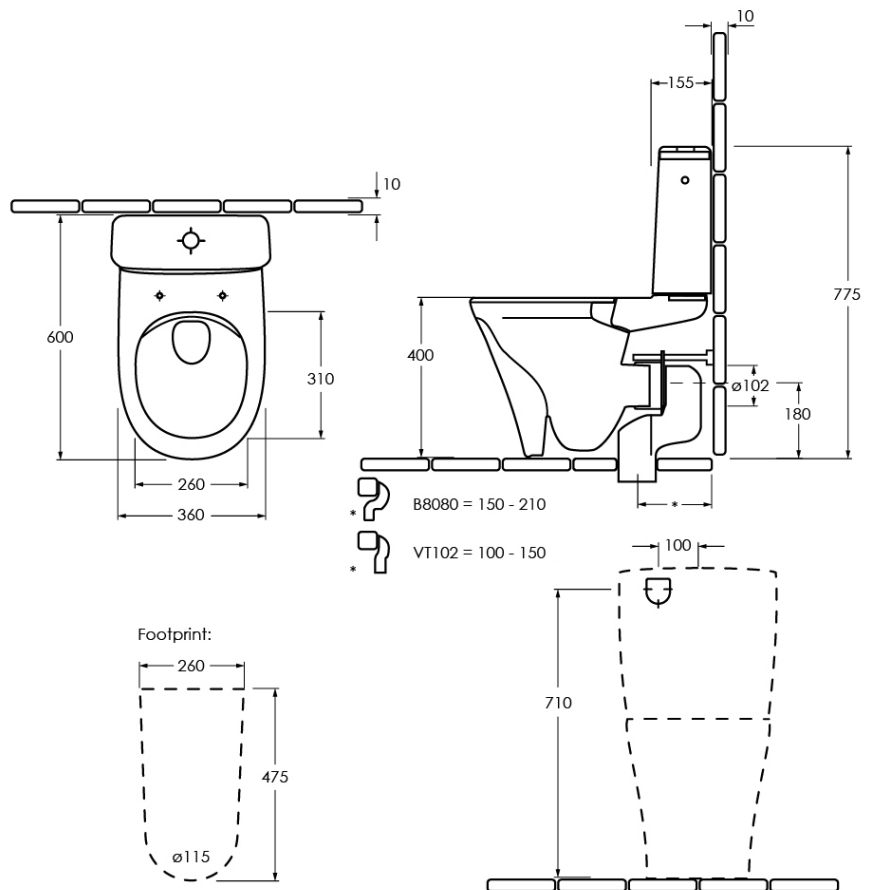

O.novo Style DirectFlush BTW

S Trap

Product Image **Product Details**

Code: 4625R101S4DB
Brand: Villeroy & Boch
Range: O.novo Style
Warranty: 10 Years*
Product Width: N/A
Product Depth: N/A
WELS: 4 Star 3.3 LPM, Reg #: L07007 (V)

Additional Features **Technical Specification**

Required Product

Recommended Products
 Style Matched Basin

Additional Notes

- DirectFlush Rimless technology
- ColourChoice White Flush Button
- Soft Close Seat

Installation Instructions

- * Optional Chrome Flush Button Available 8L189861
- * For 150-210 S trap set out order P trap toilet and B8080 Vario bend

*Please visit argentaust.com.au/warranty to view the full warranty

Note: All dimensions are in millimetres and are subject to normal manufacturing variations. Always use the physical product measurements for cut-outs and rough-ins as the technical details shown may differ from the actual product. Use acetic cured silicone sealant. Do not use epoxy type adhesives. Clean with damp cloth. Do not use abrasive cleaners, liquids or pastes.