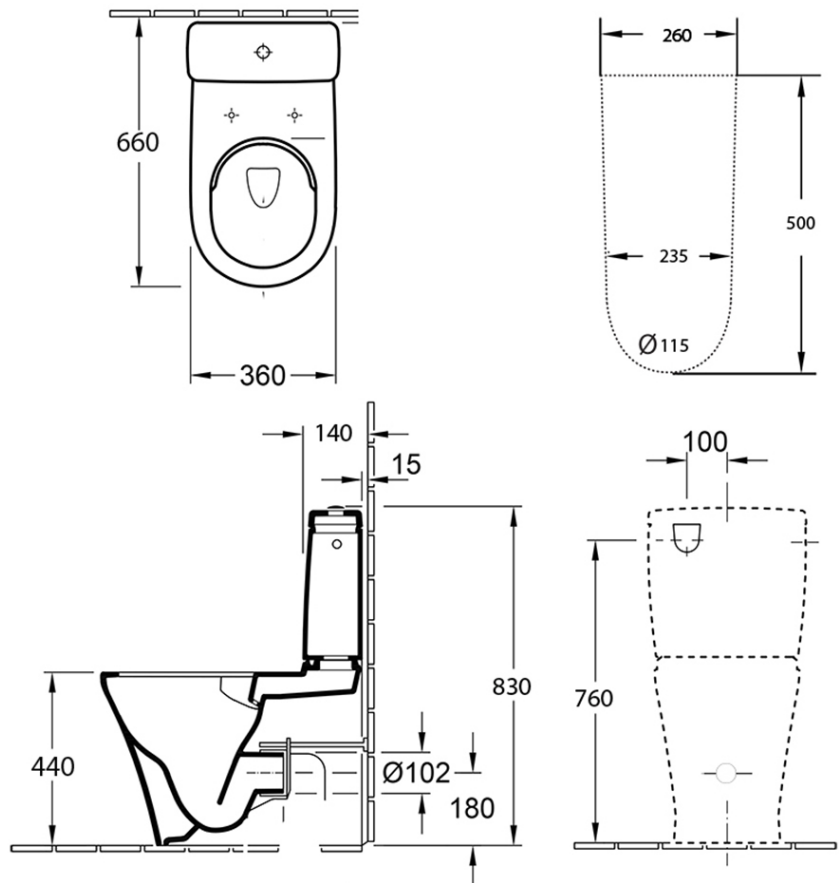

## Product Details

<b>Code:</b>	<b>4606R001S4B</b>
Brand:	Villeroy & Boch
Range:	O.novo 2.0
Warranty:	10 Years*
Product Width:	360 mm
Product Depth:	660 mm
WELS:	4 Star 3.5 LPM, Reg #: L05394

### Recommended Products

Matching Villeroy & Boch Basin,  
Optional 8L189861 Chrome Flush  
Button

### Installation Instructions

\* P Trap Set Out 180mm

\*Please visit [argentaust.com.au/warranty](http://argentaust.com.au/warranty) to view the full warranty

Note: All dimensions are in millimetres and are subject to normal manufacturing variations. Always use the physical product measurements for cut-outs and rough-ins as the technical details shown may differ from the actual product. Use acetic cured silicone sealant. Do not use epoxy type adhesives. Clean with damp cloth. Do not use abrasive cleaners, liquids or pastes.