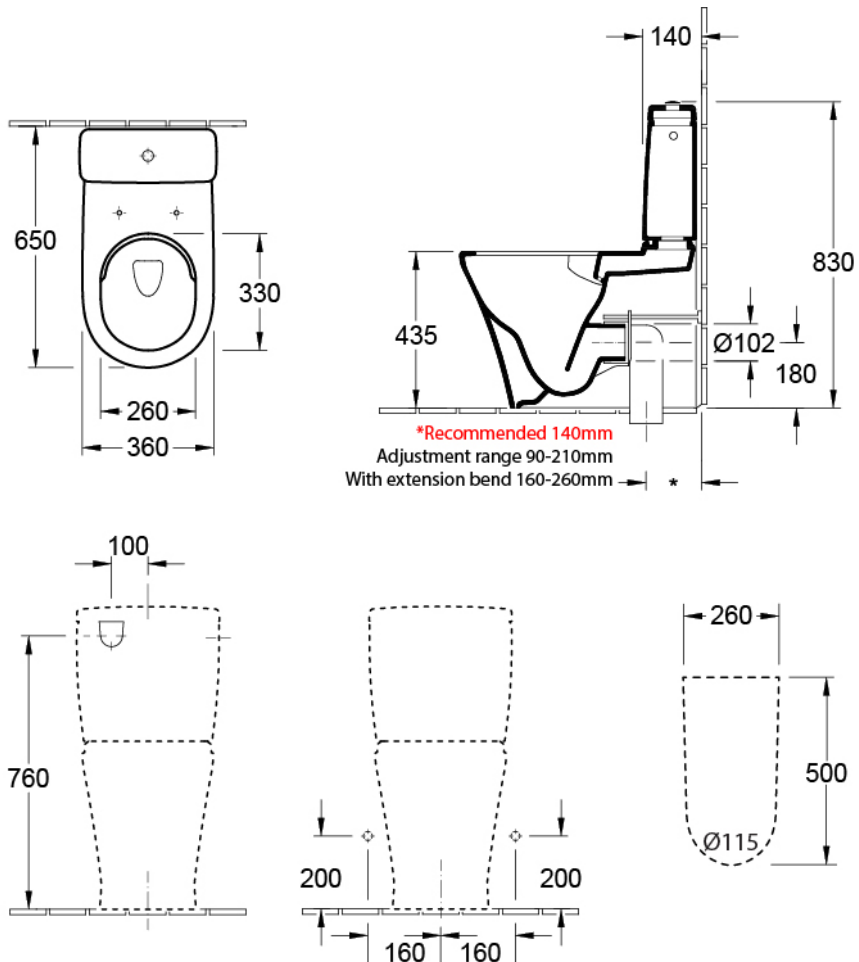

O.novo 2.0 DirectFlush BTW Toilet

S Trap | Bottom Entry | CeramicPlus

Product Image

Product Details

Code: 4606F1R1S4DB
Brand: Villeroy & Boch
Range: O.novo 2.0
Warranty: 10 Years*
Product Width: 360 mm
Product Depth: 660 mm
WELS: 4 Star 3.5 LPM, Reg #: L05394

Additional Features

Technical Specification

Required Product

Recommended Products

Matching Villeroy & Boch Basin,
 Optional 8L189861 Chrome Flush
 Button

Additional Notes

- Ambulant Compliant
- CeramicPlus Easy Clean Finish
- DirectFlush Technology
- Soft Close seat
- Bottom Water Entry
- Includes 8L189968 White Button

Installation Instructions

- * Rec set out 140mm
- * S trap set out 90 - 210mm
- * 160 - 260mm with Optional B8080 Vario

*Please visit argentaust.com.au/warranty to view the full warranty

Note: All dimensions are in millimetres and are subject to normal manufacturing variations. Always use the physical product measurements for cut-outs and rough-ins as the technical details shown may differ from the actual product. Use acetic cured silicone sealant. Do not use epoxy type adhesives. Clean with damp cloth. Do not use abrasive cleaners, liquids or pastes.