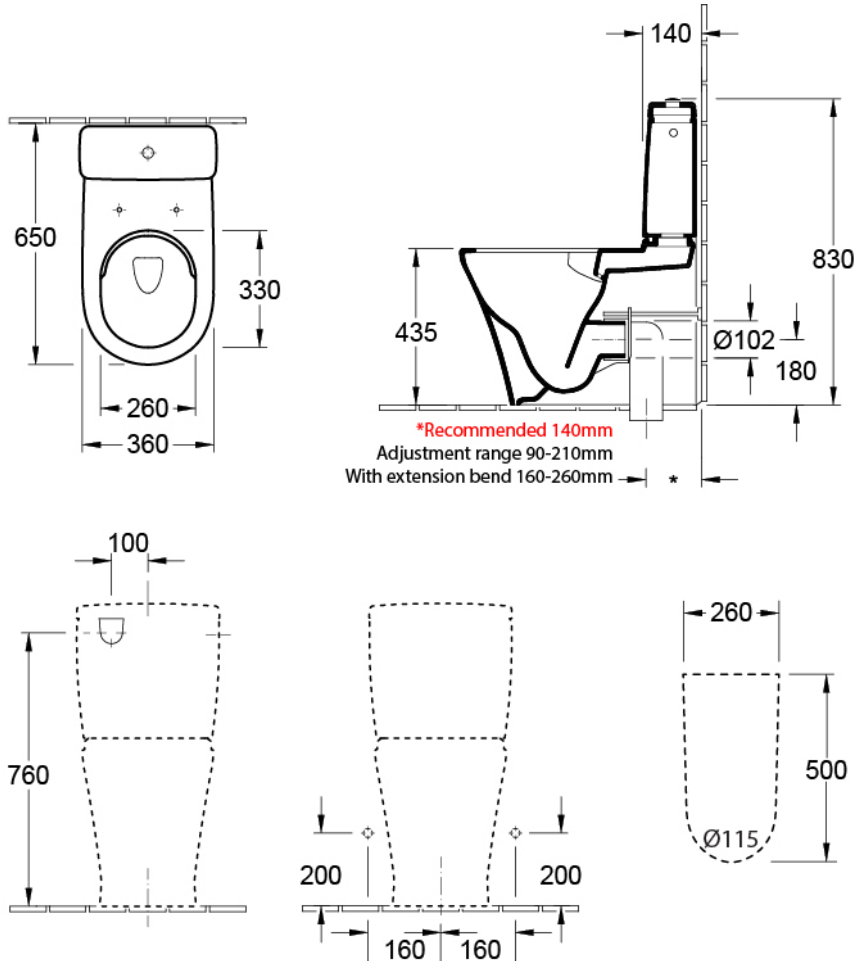

O.novo 2.0 DirectFlush BTW Toilet

P Trap | Bottom Entry | Slim Seat | CeramicPlus

Product Image **Product Details**

Code: 4606FOR1L4B
Brand: Villeroy & Boch
Range: O.novo 2.0
Warranty: 10 Years*
Product Width: 360 mm
Product Depth: 660 mm
WELS: 4 Star 3.5 LPM, Reg #: L05394

Additional Features **Technical Specification**

Required Product

Recommended Products
 Matching Villeroy & Boch Basin,
 Optional 8L189861 Chrome Flush
 Button

Additional Notes

- CeramicPlus Easy Clean Finish
- DirectFlush Technology
- Slim Soft Close Seat
- Bottom Water Entry
- Includes 8L189968 White Button

Installation Instructions
 * P Trap Set Out 180mm

*Please visit argentaust.com.au/warranty to view the full warranty

Note: All dimensions are in millimetres and are subject to normal manufacturing variations. Always use the physical product measurements for cut-outs and rough-ins as the technical details shown may differ from the actual product. Use acetic cured silicone sealant. Do not use epoxy type adhesives. Clean with damp cloth. Do not use abrasive cleaners, liquids or pastes.