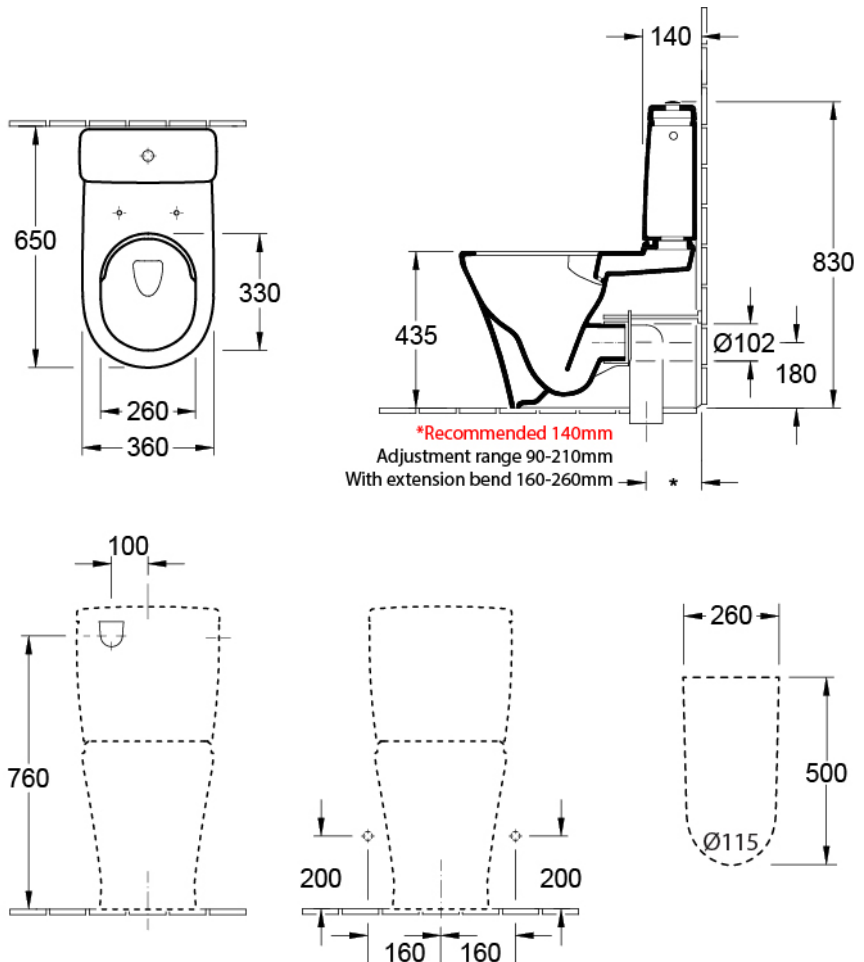

O.novo 2.0 DirectFlush BTW Toilet

S Trap | Bottom Entry

Product Image

Product Details

Code:	4606F101S4DB
Brand:	Villeroy & Boch
Range:	O.novo 2.0
Warranty:	10 Years*
Product Width:	360 mm
Product Depth:	660 mm
WELS:	4 Star 3.5 LPM, Reg #: L05394

Additional Features

Technical Specification

Required Product

Recommended Products

Matching Villeroy & Boch Basin,
Optional 8L189861 Chrome Flush
Button

Additional Notes

- Ambulant Compliant
- DirectFlush Technology
- Soft Close seat
- Bottom Water Entry
- Includes 8L189968 White Button

Installation Instructions

- * Rec set out 140mm
- * S trap set out 90 - 210mm
- * 160 - 260mm with Optional B8080 Vario

*Please visit argentaust.com.au/warranty to view the full warranty

Note: All dimensions are in millimetres and are subject to normal manufacturing variations. Always use the physical product measurements for cut-outs and rough-ins as the technical details shown may differ from the actual product. Use acetic cured silicone sealant. Do not use epoxy type adhesives. Clean with damp cloth. Do not use abrasive cleaners, liquids or pastes.