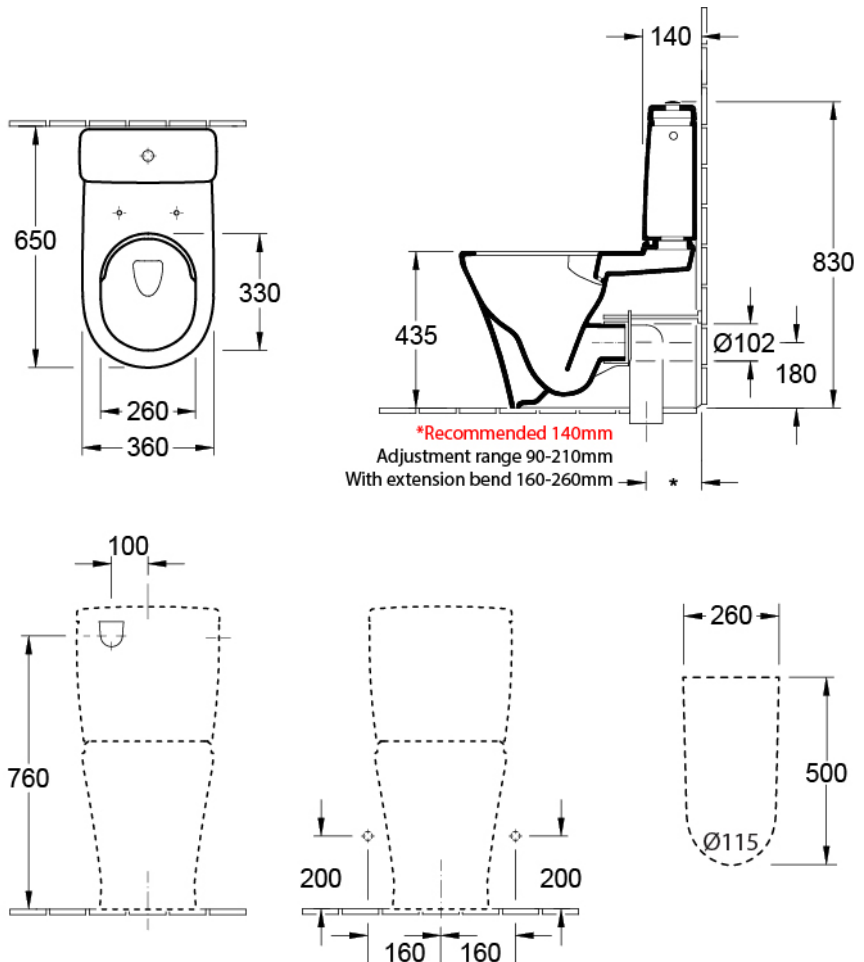

O.novo 2.0 DirectFlush BTW Toilet

S Trap | Bottom Entry | Slim Seat

Product Image

Product Details

Code: 4606F101L4DB
Brand: Villeroy & Boch
Range: O.novo 2.0
Warranty: 10 Years*
Product Width: 360 mm
Product Depth: 660 mm
WELS: 4 Star 3.5 LPM, Reg #: L05394

Additional Features

Technical Specification

Required Product

Recommended Products

Matching Villeroy & Boch Basin,
 Optional 8L189861 Chrome Flush
 Button

Additional Notes

- DirectFlush Technology
- Slim Soft Close seat
- Bottom Water Entry
- Includes 8L189968 White Button

Installation Instructions

- * Rec set out 140mm
- * S trap set out 90 - 210mm
- * 160 - 260mm with Optional B8080 Vario

*Please visit argentaust.com.au/warranty to view the full warranty

Note: All dimensions are in millimetres and are subject to normal manufacturing variations. Always use the physical product measurements for cut-outs and rough-ins as the technical details shown may differ from the actual product. Use acetic cured silicone sealant. Do not use epoxy type adhesives. Clean with damp cloth. Do not use abrasive cleaners, liquids or pastes.