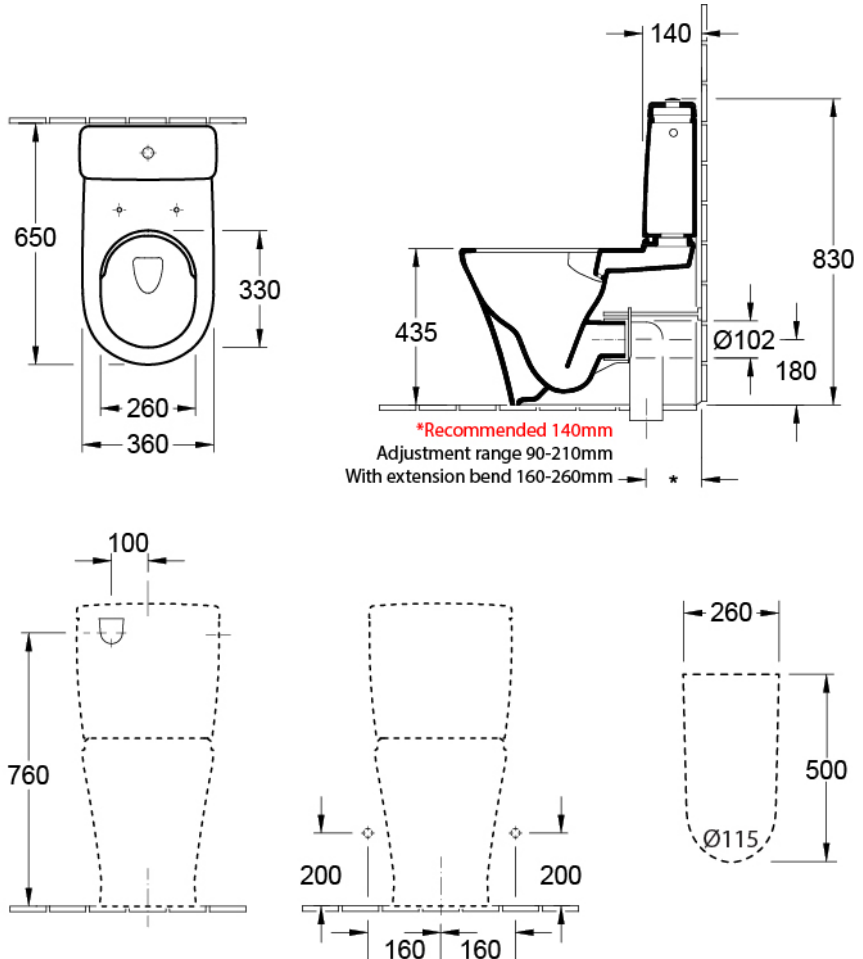

O.novo 2.0 DirectFlush BTW Toilet

P Trap | Bottom Entry | CeramicPlus

Product Image

Product Details

Code: 4606FOR1S4B
Brand: Villeroy & Boch
Range: O.novo 2.0
Warranty: 10 Years*
Product Width: 360 mm
Product Depth: 660 mm
WELS: 4 Star 3.5 LPM, Reg #: L05394

Additional Features

Technical Specification

Required Product

Recommended Products

Matching Villeroy & Boch Basin,
 Optional 8L189861 Chrome Flush
 Button

Additional Notes

- Ambulant Compliant
- CeramicPlus Easy Clean Finish
- DirectFlush Technology
- Soft Close seat
- Bottom Water Entry
- Includes 8L189968 White Button

Installation Instructions

* P Trap Set Out 180mm

*Please visit argentaust.com.au/warranty to view the full warranty

Note: All dimensions are in millimetres and are subject to normal manufacturing variations. Always use the physical product measurements for cut-outs and rough-ins as the technical details shown may differ from the actual product. Use acetic cured silicone sealant. Do not use epoxy type adhesives. Clean with damp cloth. Do not use abrasive cleaners, liquids or pastes.