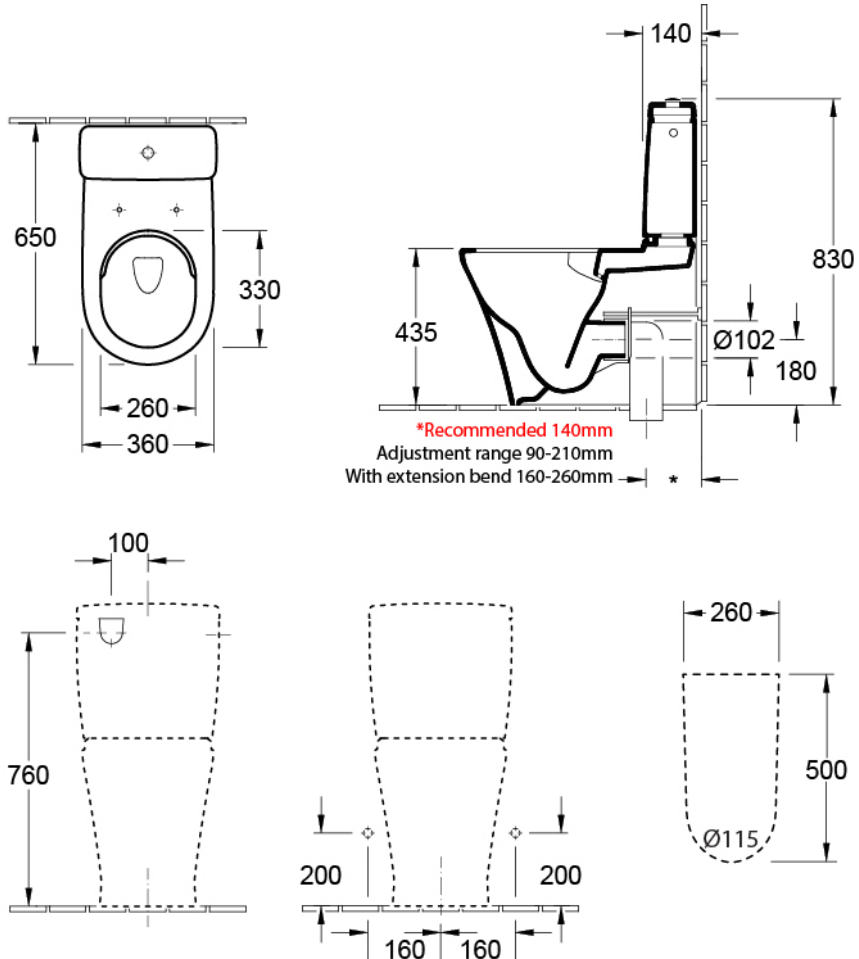

O.novo 2.0 DirectFlush BTW Toilet

P Trap | Bottom Entry

Product Image

Product Details

Code: 4606F001S4B
Brand: Villeroy & Boch
Range: O.novo 2.0
Warranty: 10 Years*
Product Width: 360 mm
Product Depth: 660 mm
WELS: 4 Star 3.5 LPM, Reg #: L05394

Additional Features

Technical Specification

Required Product

Recommended Products

Matching Villeroy & Boch Basin,
 Optional 8L189861 Chrome Flush
 Button

Additional Notes

- Ambulant Compliant
- DirectFlush Technology
- Soft Close seat
- Bottom Water Entry
- Includes 8L189968 White Button
-

Installation Instructions

* P Trap Set Out 180mm

*Please visit argentaust.com.au/warranty to view the full warranty

Note: All dimensions are in millimetres and are subject to normal manufacturing variations. Always use the physical product measurements for cut-outs and rough-ins as the technical details shown may differ from the actual product. Use acetic cured silicone sealant. Do not use epoxy type adhesives. Clean with damp cloth. Do not use abrasive cleaners, liquids or pastes.