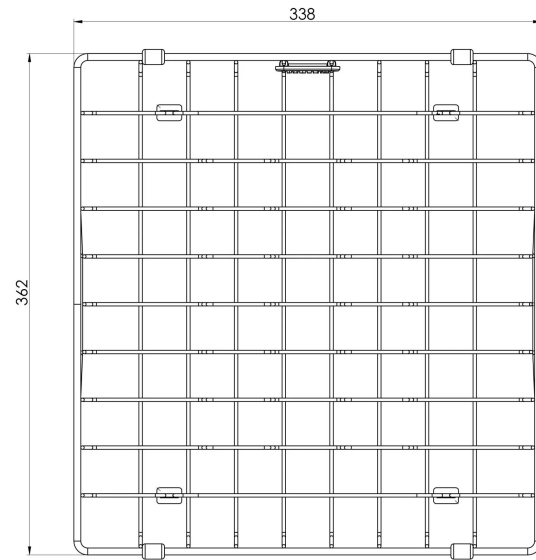

SINK ACCESSORIES

WIRE BASKET

SPECIFICATIONS

AVAILABLE IN

340-8590-51
Stainless Steel

INFORMATION

MAINTENANCE AND CARE:

- All surfaces should be cleaned with mild liquid detergent or soap and water.
- Do not use cream cleaners or citrus based cleaning products, as they are abrasive.
- Use of unsuitable cleaning agents may damage the surface.
- Any damage caused in this way will not be covered by warranty.

Please visit <https://www.phoenixtapware.com.au/warranty> to view the full warranty

While we aim to ensure the specifications shown are correct at time of printing, Phoenix Tapware reserves the right to make modifications without prior notice. Always use the physical product measurements for mark-ups and roughing-in as the line drawing shown may differ from the actual product over time. All measurements are shown in millimetres. Colours may vary from image shown.

Ph: +61 3 9780 4200
25/07/2023
phoenixtapware.com.au