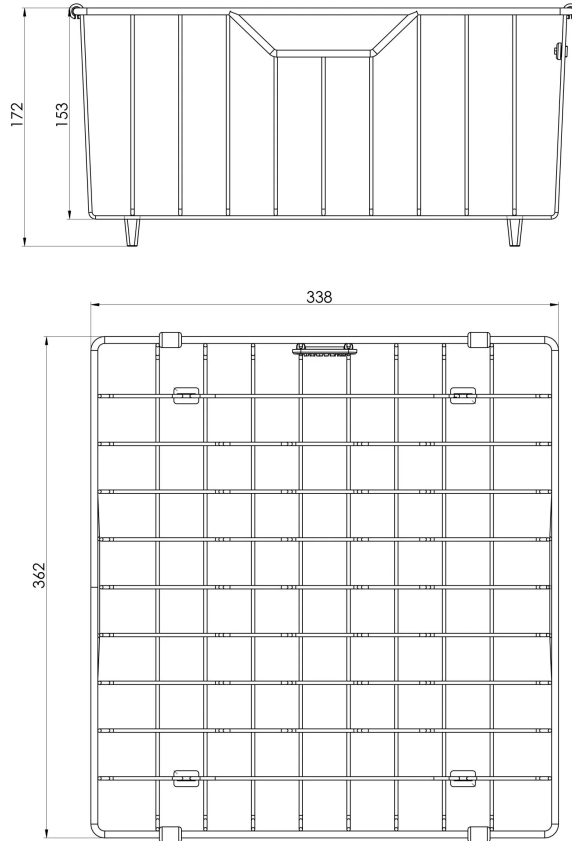

SINK ACCESSORIES

WIRE BASKET

SPECIFICATIONS

AVAILABLE IN

340-8590-51
Stainless Steel

340-8590-16
Brushed Black

INFORMATION

MAINTENANCE AND CARE: