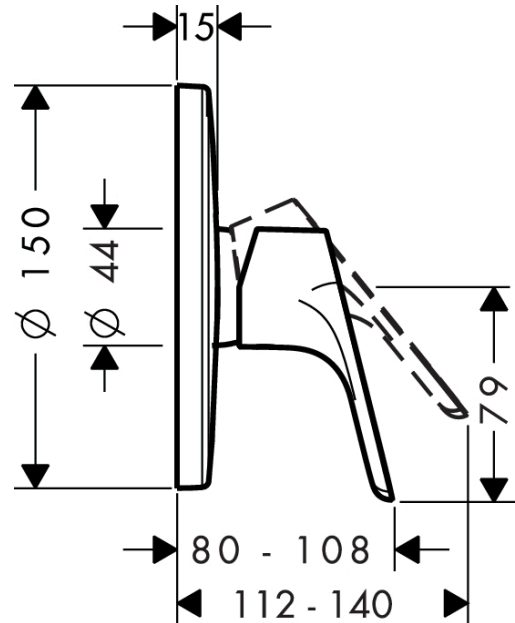

**Decor**

**Single lever shower mixer for concealed installation**

Finish: **Brushed Black Chrome** Article Number: **31965343**

**Description**

**product features**

- 1 function
- maximum flow rate at 3 bar: 22 l/min
- ceramic cartridge
- connection dimension: DN15
- connection type: basic set

**Certificates / Sustainability**

**Product image**

**Scale drawing**

**Flowchart**