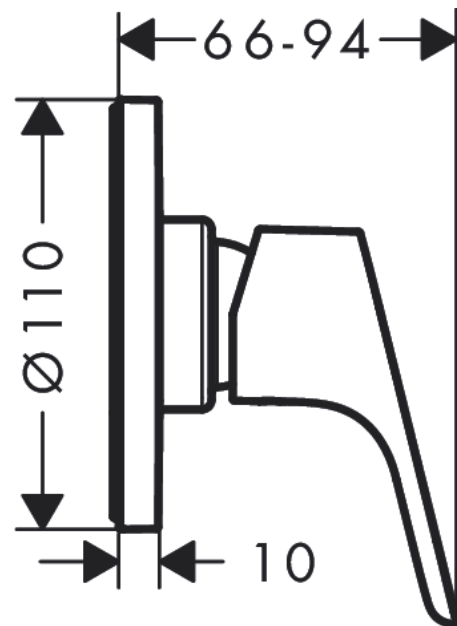

Focus

Single lever shower mixer for concealed installation

Finish: **Chrome** Article Number: **31961000**

Description

product features

- 1 function
- maximum flow rate at 3 bar: 28,7 l/min
- min. operating pressure: 1 bar
- max. operating pressure: 10 bar
- connection type: basic set

Product image

Scale drawing

Flowchart