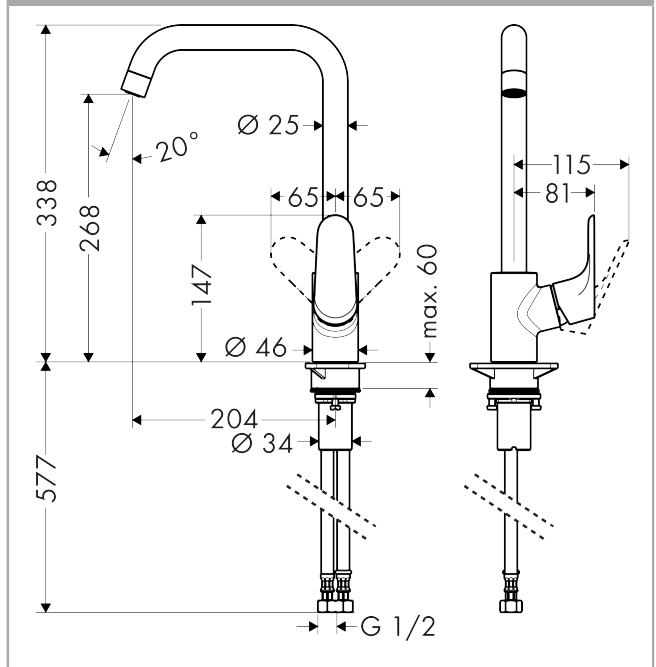

Decor

Single lever kitchen mixer 260, 7 l/min, 1jet

Finish: **Brushed Black Chrome** Article Number: **31820343**

Description

product features

- ComfortZone 260
- swivel range adjustable in 3 steps 110°, 150° or 360°
- normal spray
- connection dimension: DN15
- maximum flow rate at 3 bar: 7 l/min
- ceramic cartridge
- connection type: G 1/2 connections
- temperature limitation adjustable
- suitable for continuous flow water heaters

Technology

Certificates / Sustainability

Product image

Scale drawing

Flowchart