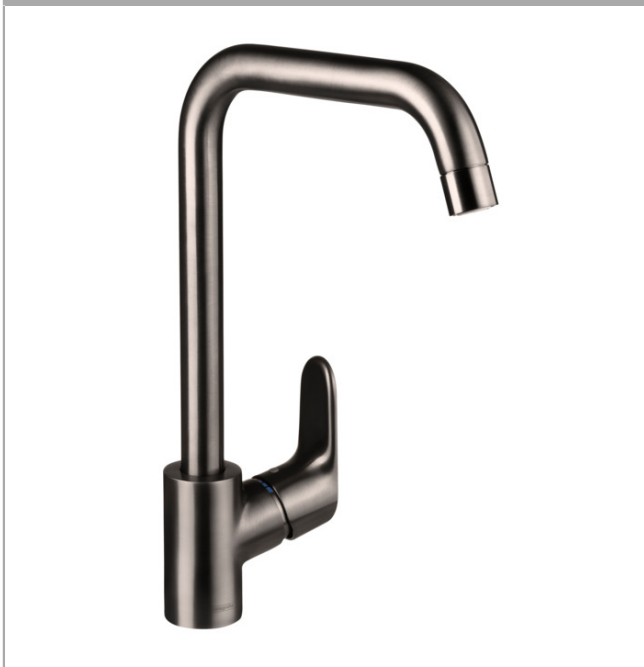

Decor

Single lever kitchen mixer 260, 7 l/min, 1jet

Finish: **Brushed Black Chrome** Article Number: **31820343**

Description

product features

- ComfortZone 260
- swivel range adjustable in 3 steps 110°, 150° or 360°
- normal spray
- connection dimension: DN15
- maximum flow rate at 3 bar: 7 l/min
- ceramic cartridge
- connection type: G 1/2 connections
- temperature limitation adjustable
- suitable for continuous flow water heaters

Technology

Certificates / Sustainability

Product image