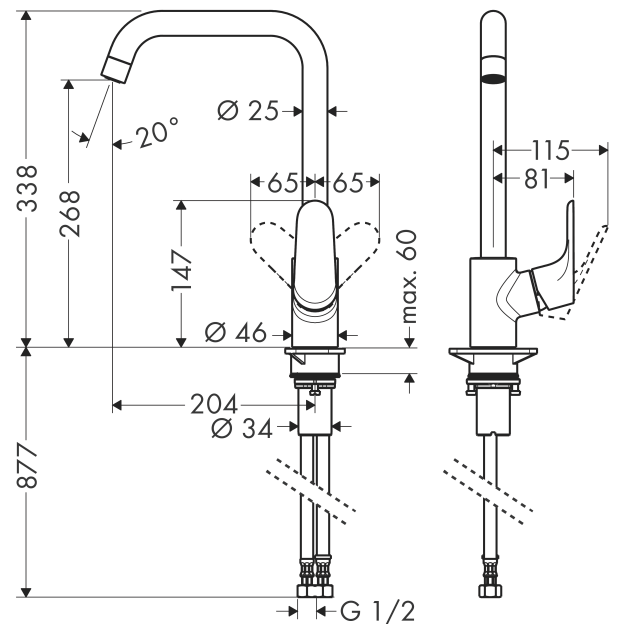

Focus M41

Single lever kitchen mixer 260, 7 l/min, 1jet

Finish: **Chrome** Article Number: **31820003**

Description

product features

- ComfortZone 260
- swivel range adjustable in 3 steps 110°, 150° or 360°
- normal spray
- connection dimension: DN15
- maximum flow rate at 3 bar: 6,8 l/min
- ceramic cartridge
- connection type: G 1/2 connections
- temperature limitation adjustable
- suitable for continuous flow water heaters

Technology

Certificates / Sustainability

WaterMark

Product image

Scale drawing

Flowchart