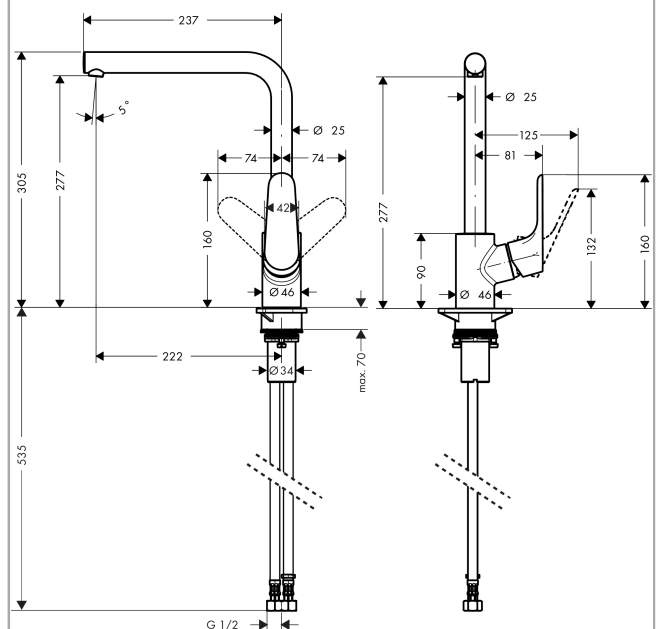

##### product features

- I-spout
- swivel range adjustable in 3 steps 110°, 150° or 360°
- laminar spray
- connection dimension: DN15
- maximum flow rate at 3 bar: 7 l/min
- ceramic cartridge
- connection type: G 1/2 connections
- temperature limitation adjustable
- suitable for continuous flow water heaters

#### Scale drawing