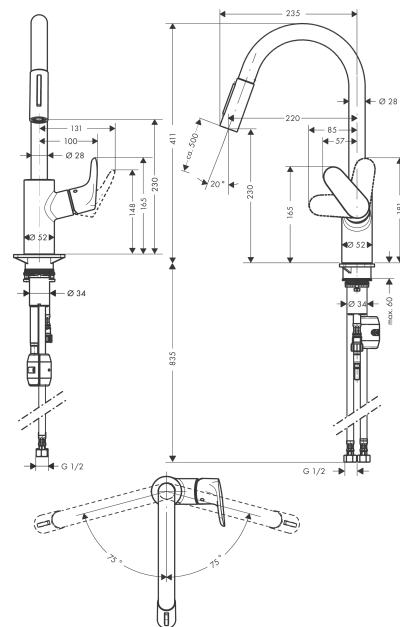

## Focus M41

Single lever kitchen mixer 240, 7 l/min, pull-out spray, 2jet

Finish: **Chrome** Article Number: **31815003**

#### product features

- swivel range 150°
- laminar spray, shower spray
- lockable shower spray, spray returns through pressing spray diverter
- MagFit magnetic shower support
- quick connect hose
- connection dimension: DN15
- maximum flow rate at 3 bar: 6,8 l/min
- ceramic cartridge
- connection type: G 1/2 connections
- temperature limitation adjustable
- integrated non-return valve
- suitable for continuous flow water heaters
- extension length up to 50 cm

### Technology

### Scale drawing

**Focus M41**

**Single lever kitchen mixer 240, 7 l/min, pull-out spray, 2jet**

Finish: **Chrome** Article Number: **31815003**

**Flowchart**